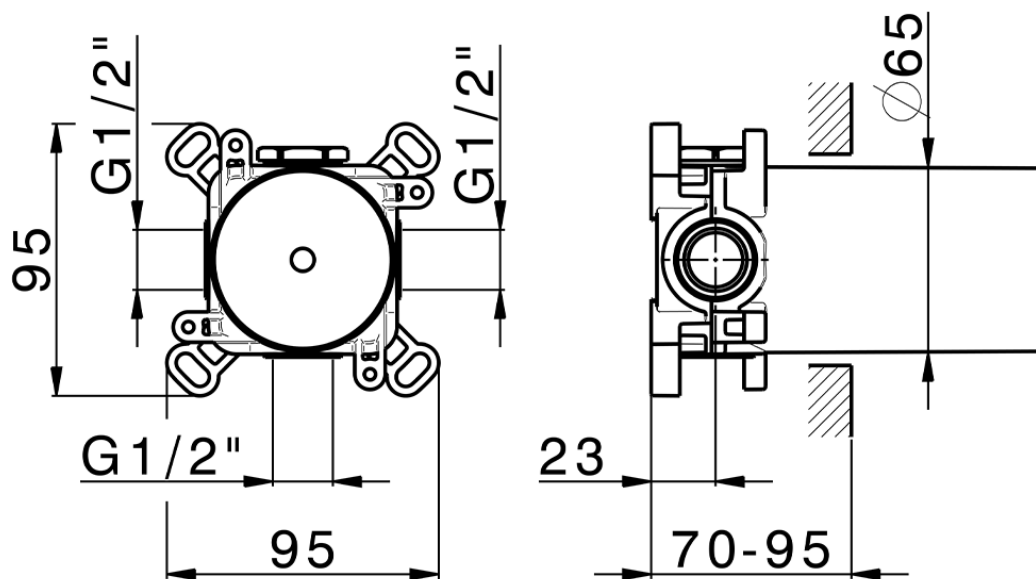

Parte esterna per singolo Push&Shower PUSH&SHOWER_PS0G6310

PS0G6310

<https://www.huberitalia.com/parte-esterna-per-singolo-pushshower-pushshower-ps0g6310>

ZB0G6000

<https://www.huberitalia.com/parte-incasso-pushshower-incasso-zb0g6000>