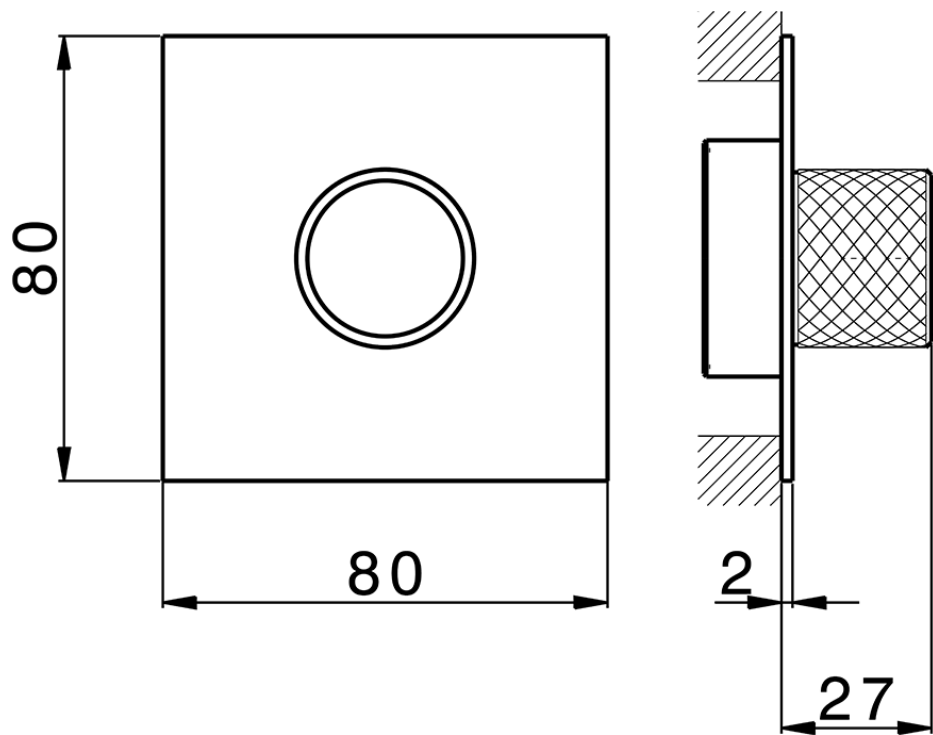

Parte esterna per singolo Push&Shower PUSH&SHOWER_PS0G6310

PS0G6310

<https://www.huberitalia.com/parte-esterna-per-singolo-pushshower-pushshower-ps0g6310>

ZB0G6000

<https://www.huberitalia.com/parte-incasso-pushshower-incasso-zb0g6000>