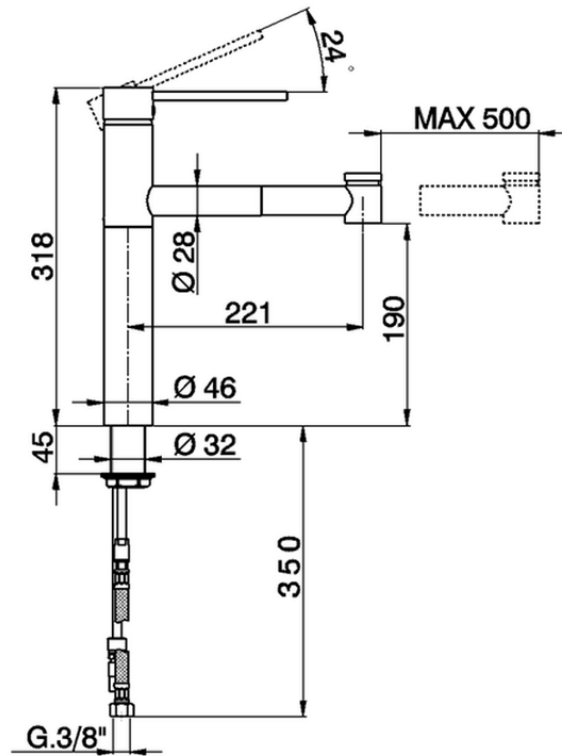

Miscelatore monocomando lavello docc. estraibile KITCHEN_LL402570

LL402570

<https://huberitalia.com/miscelatore-monocomando-lavello-docc-estraibile-kitchen-ll402570>

2024-11-21