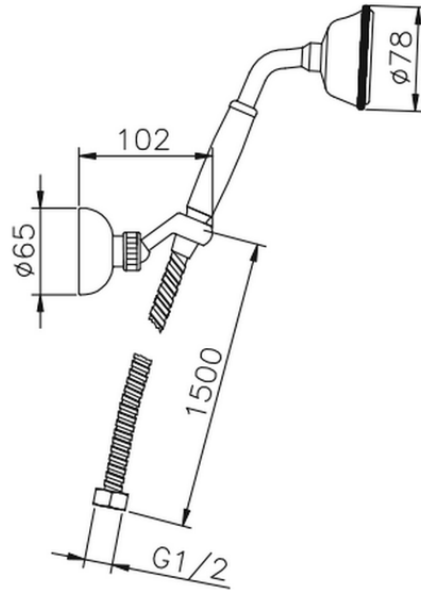

## Completo doccia duplex Victorian SHOWER\_63.03H.

63.03H.

<https://www.huberitalia.com/completo-doccia-duplex-victorian-shower-63-03h>

2025-02-23