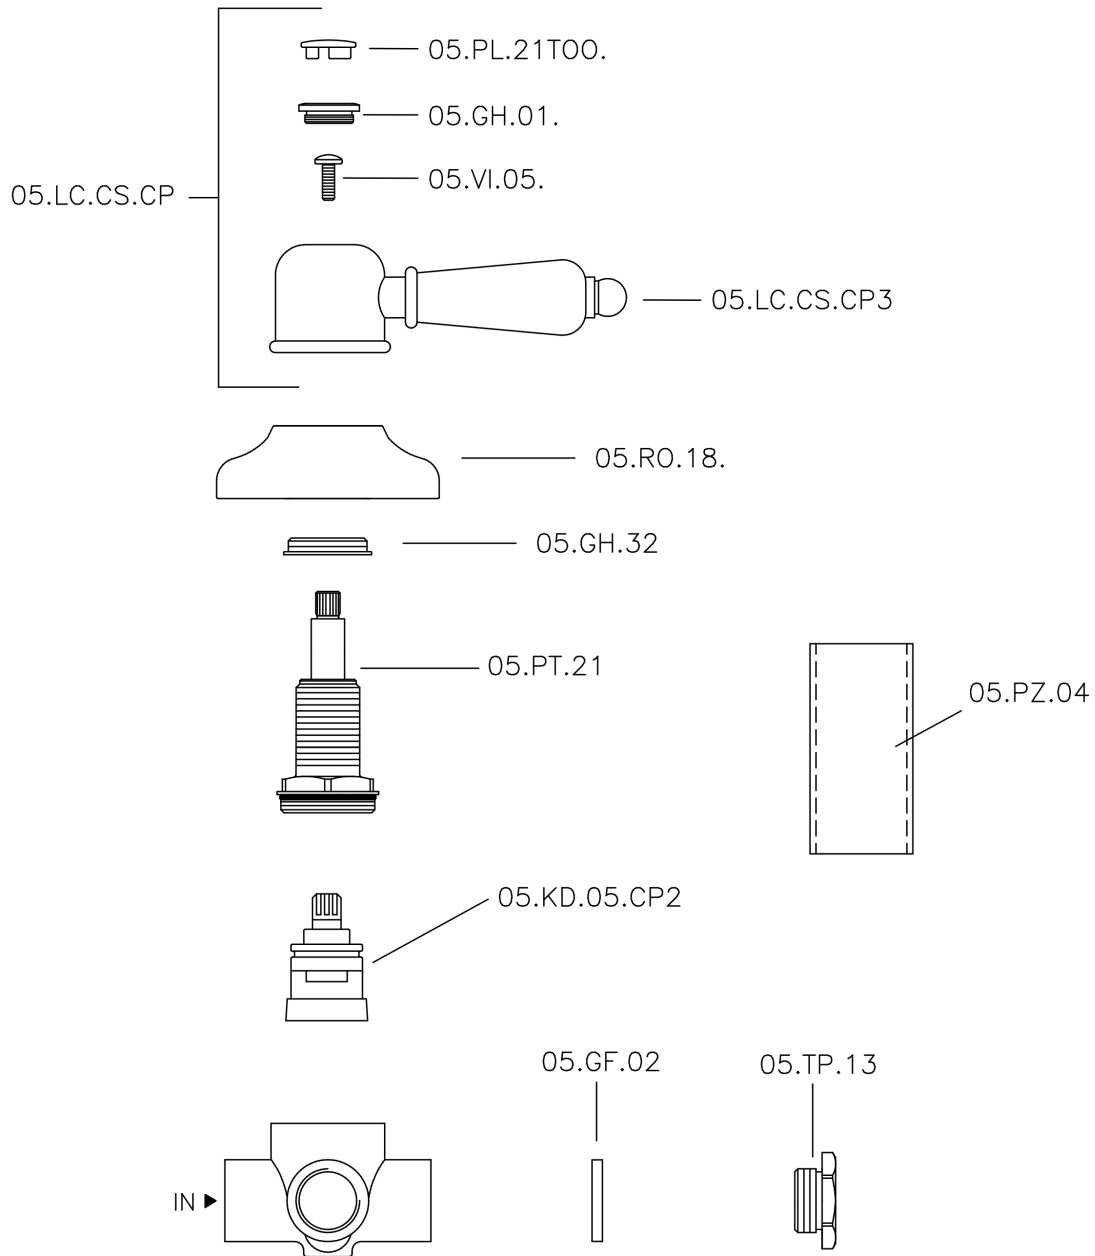

Deviatore incasso 2 uscite CROISETTE_653.CS01H.

653.CS01H.

<https://www.huberitalia.com/deviatore-incasso-2-uscite-croisette-653-cs01h>

2025-02-23