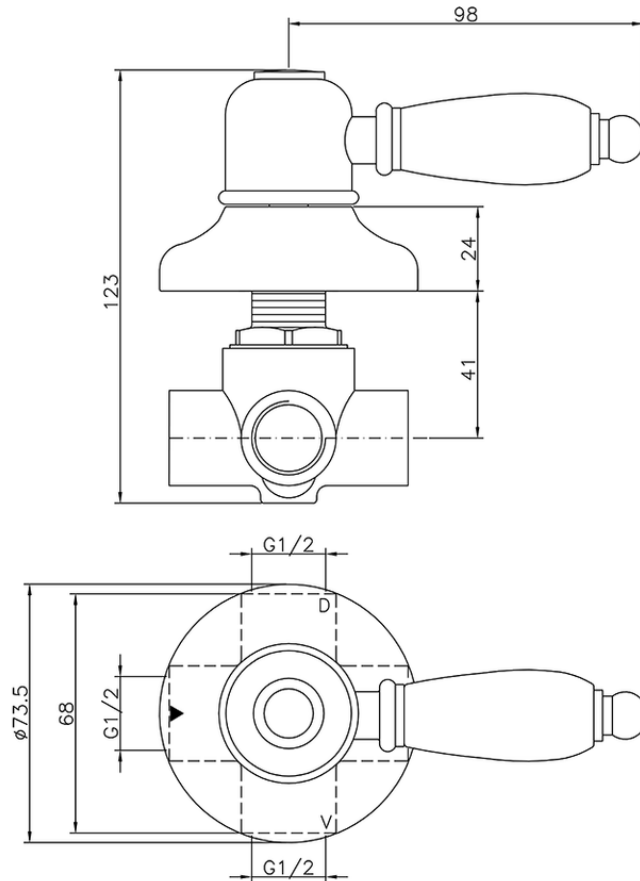

Deviatore incasso 2 uscite CROISETTE_653.CS01H.

653.CS01H.

<https://www.huberitalia.com/deviatore-incasso-2-uscite-croisette-653-cs01h>

2025-02-23