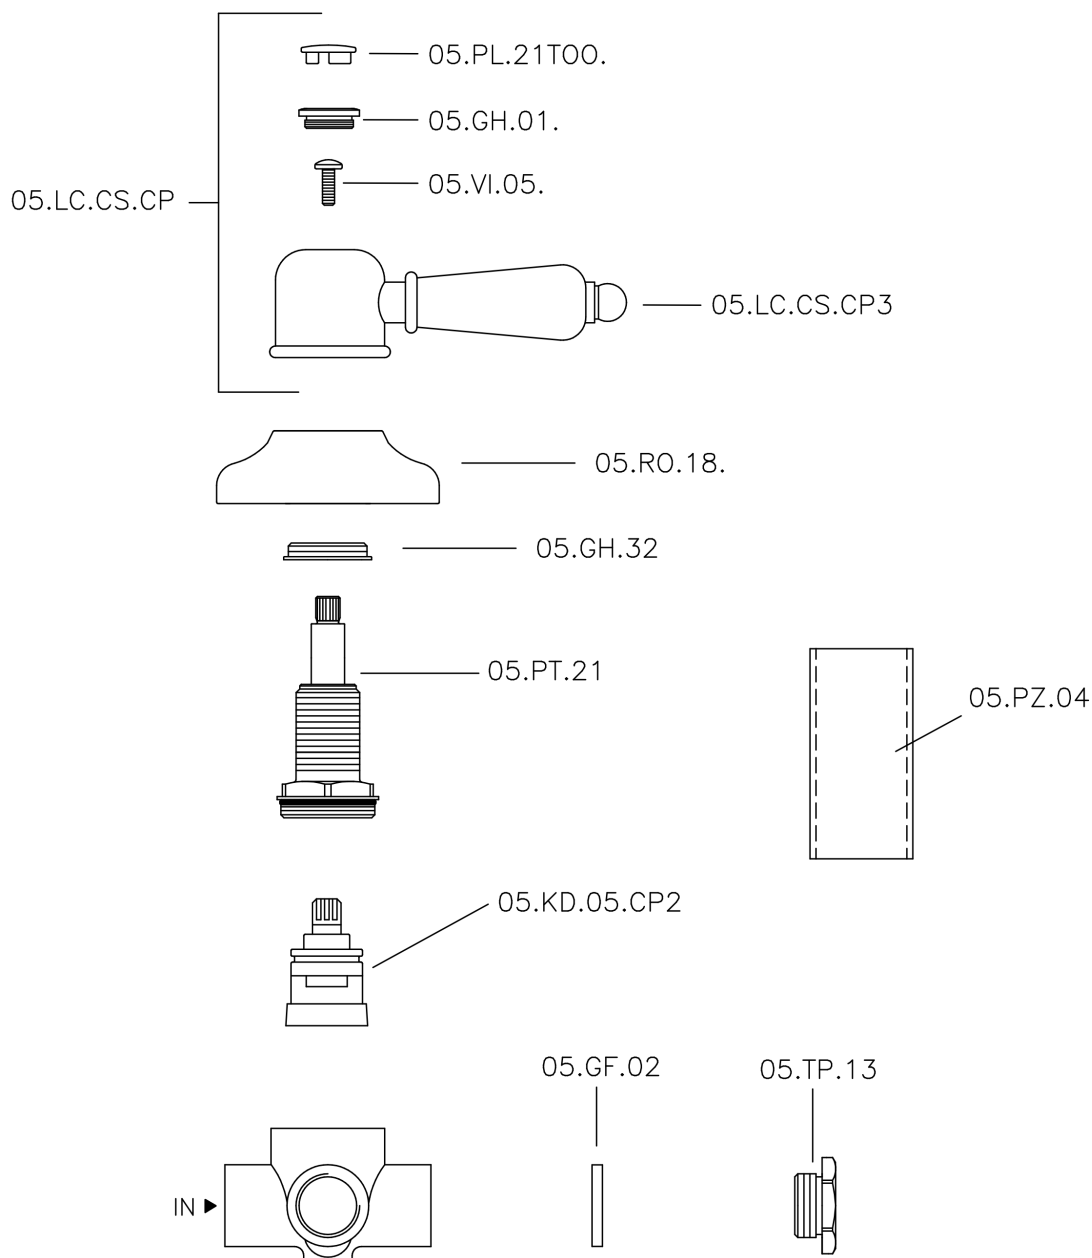

Deviatore incasso 2 uscite CROISETTE_653.CS01H.

653.CS01H.

<https://www.huberitalia.com/deviatore-incasso-2-uscite-croisette-653-cs01h>

2025-02-23