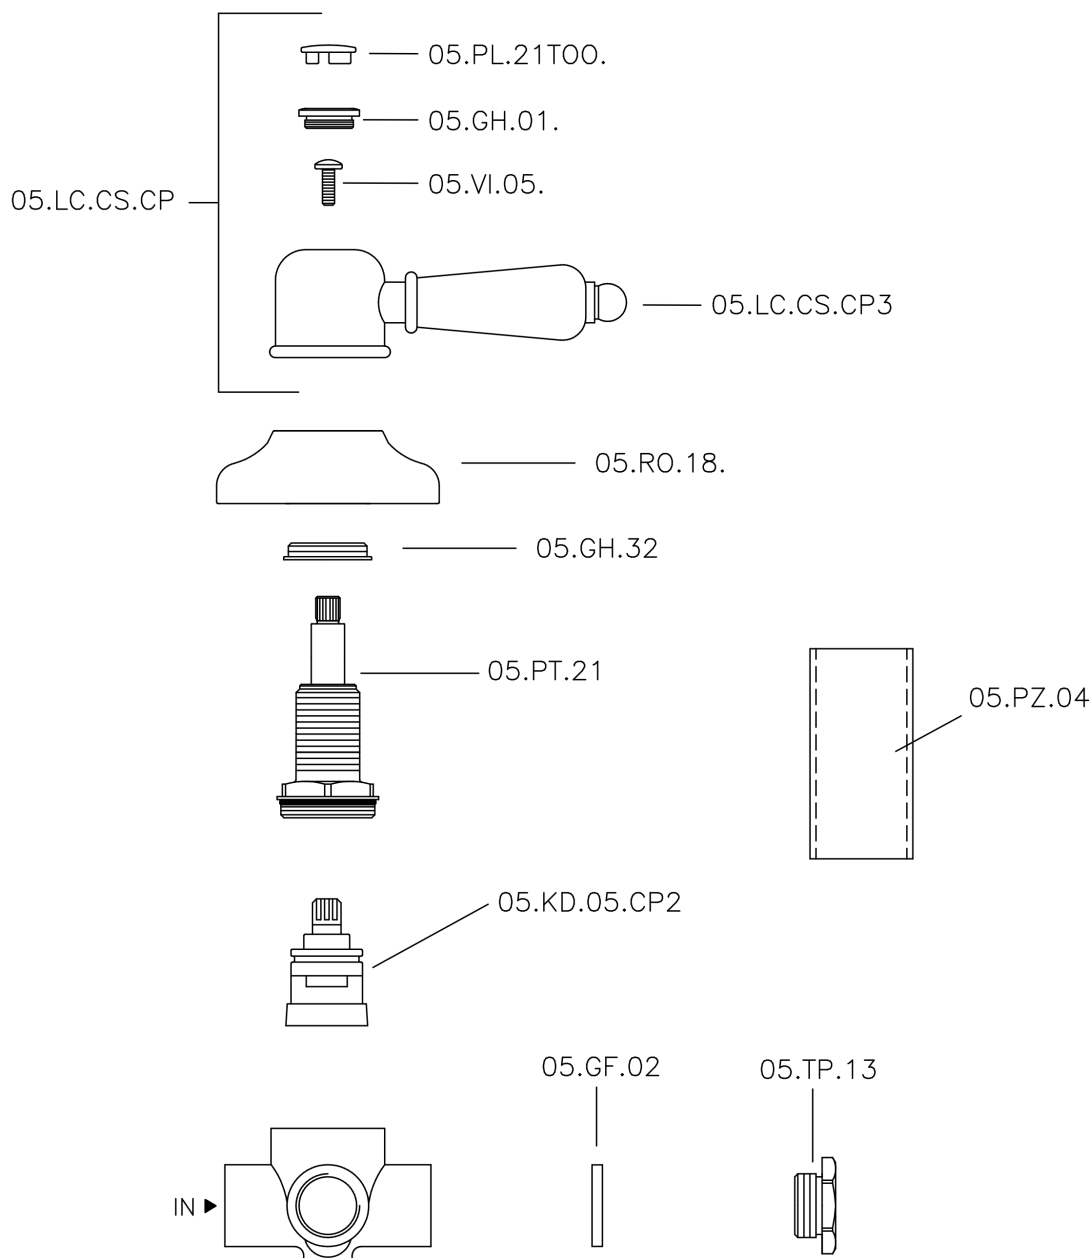

Deviatore incasso 2 uscite CROISSETTE_653.CS01H.

653.CS01H.

<https://www.huberitalia.com/deviatore-incasso-2-uscite-croisette-653-cs01h>

2025-02-22