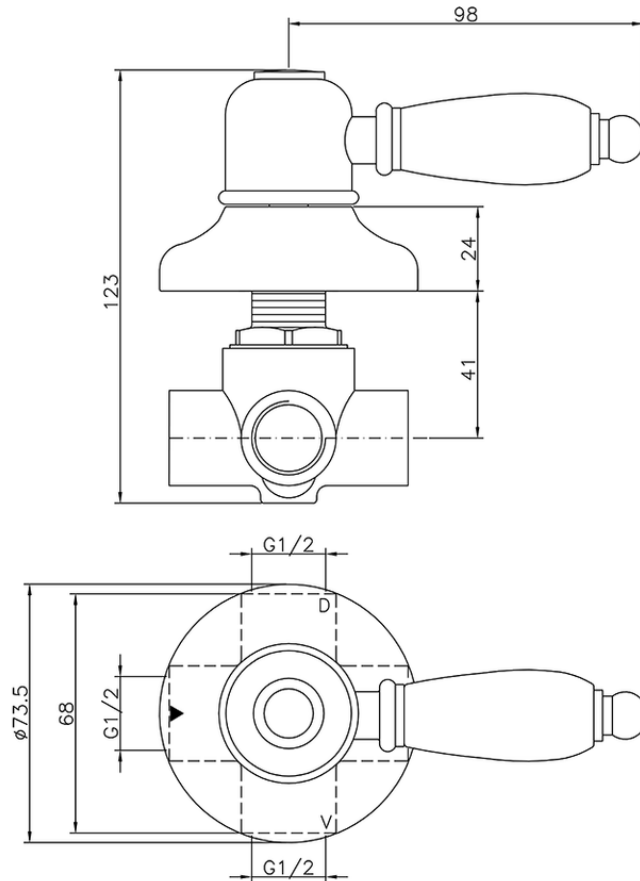

Deviatore incasso 2 uscite CROISETTE_653.CS01H.

653.CS01H.

<https://www.huberitalia.com/deviatore-incasso-2-uscite-croisette-653-cs01h>

2025-02-22