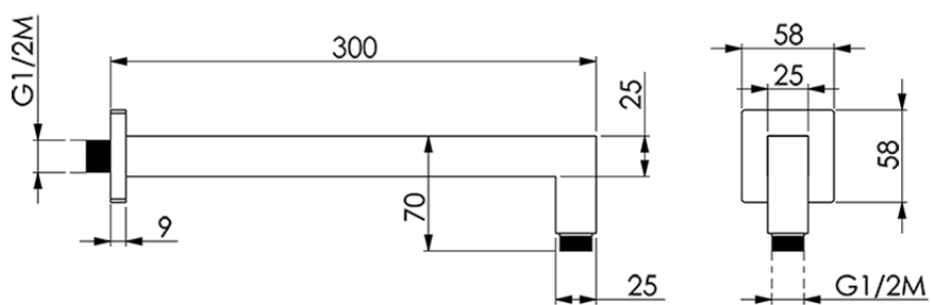

Braccio doccia SHOWER_SS013340

SS013340

<https://www.huberitalia.com/braccio-doccia-shower-ss013340>

2025-02-23