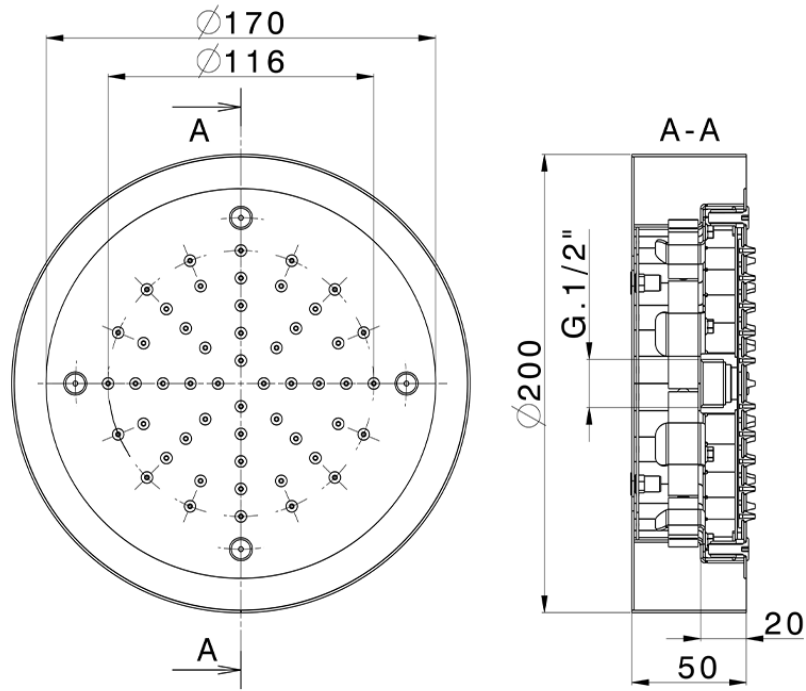

Soffione a soffitto con cromoterapia Ø 200 mm ZEN\_ZS1C0235

ZS1C0235

<https://huberitalia.com/soffione-a-soffitto-con-cromoterapia-o-200-mm-zen-zs1c0235>

2024-11-21