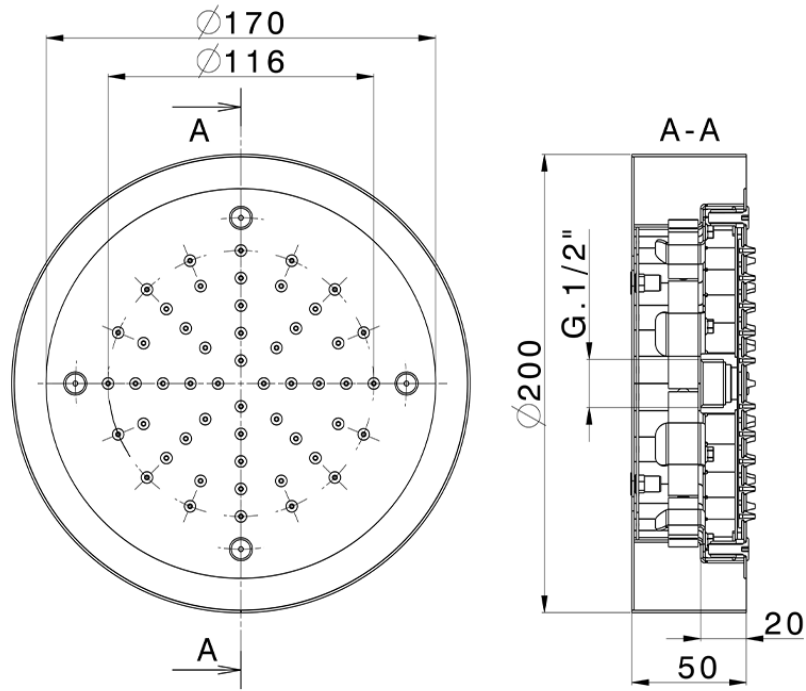

Soffione a soffitto con cromoterapia Ø 200 mm ZEN_ZS1C0235

ZS1C0235

<https://huberitalia.com/soffione-a-soffitto-con-cromoterapia-o-200-mm-zen-zs1c0235>

2024-11-21