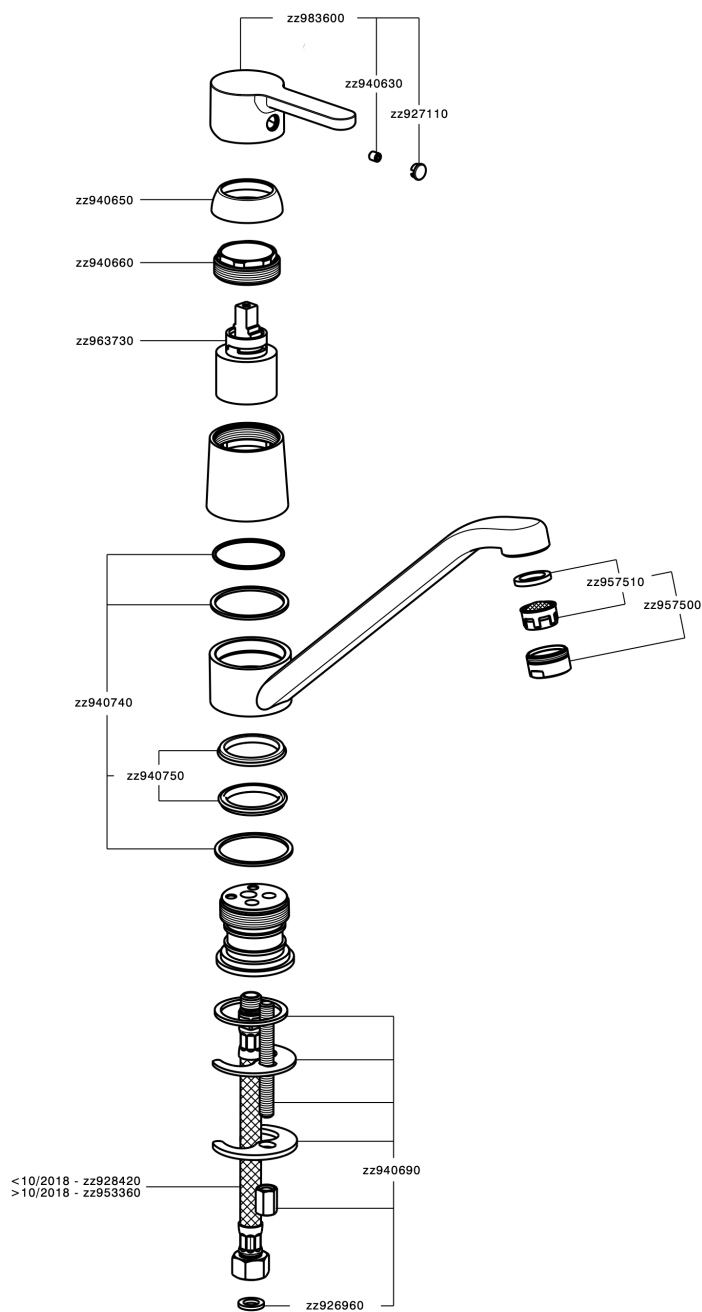

Miscelatore monocomando lavello EnergySave KITCHEN_H2000585

H2000585

<https://huberitalia.com/miscelatore-monocomando-lavello-energysave-kitchen-h2000585>

2024-11-21