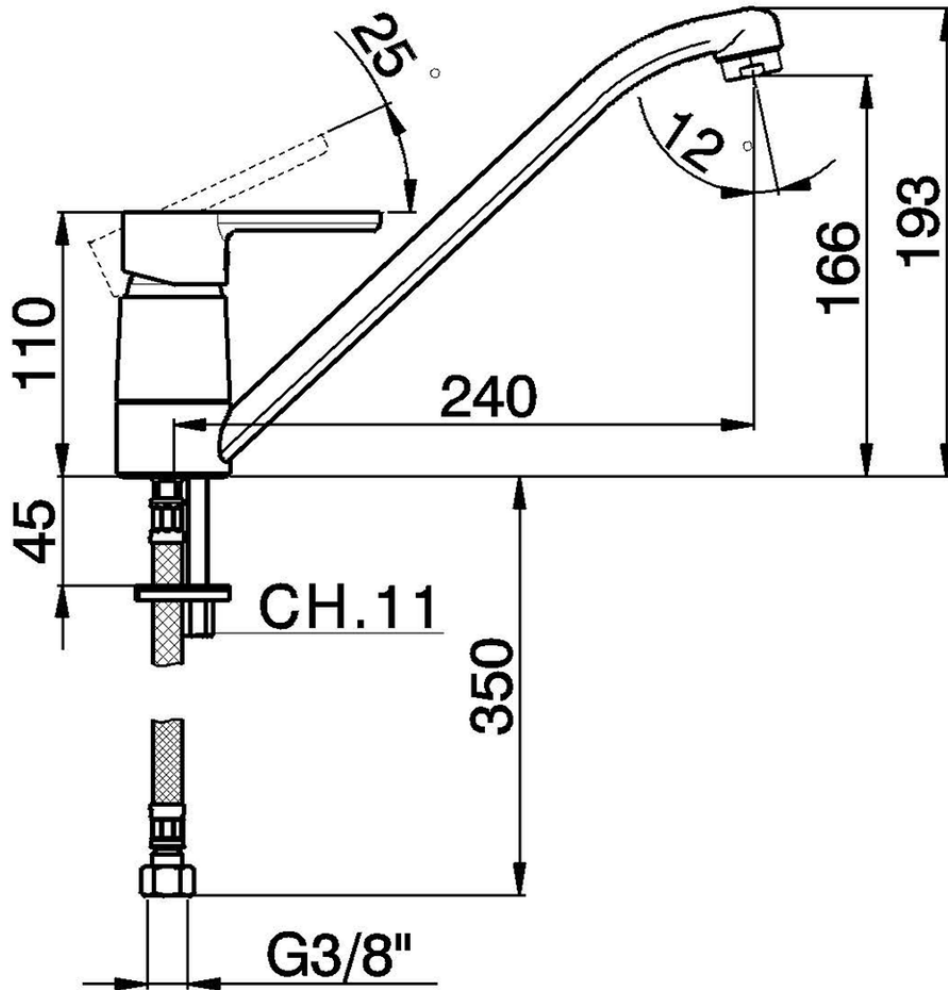

Miscelatore monocomando lavello EnergySave KITCHEN_H2000585

H2000585

<https://huberitalia.com/miscelatore-monocomando-lavello-energy-save-kitchen-h2000585>

2024-11-21