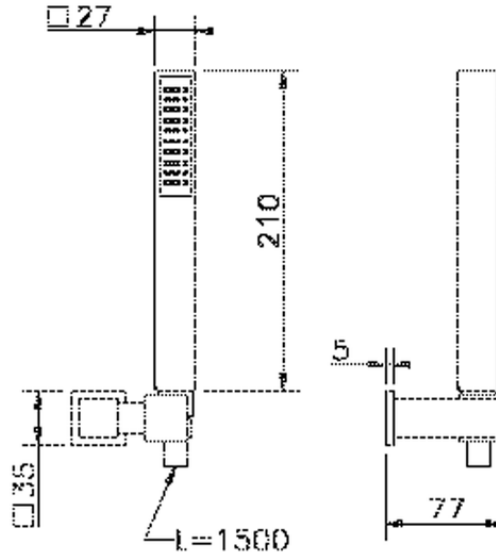

Completo doccia duplex Ego SHOWER_63.21H.

63.21H.

<https://www.huberitalia.com/completo-doccia-duplex-ego-shower-63-21h>

2024-12-22