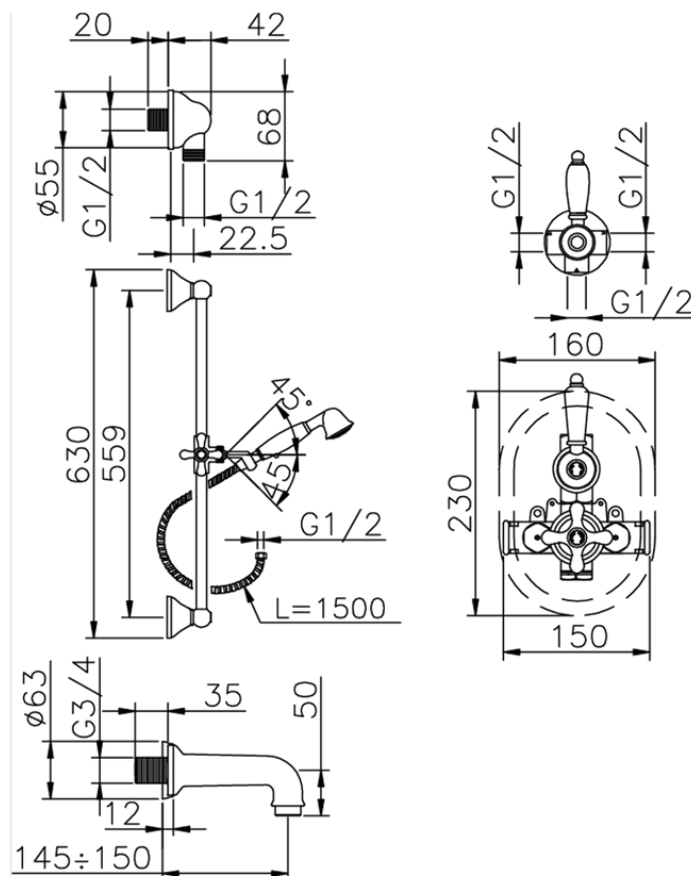

Completo miscelatore termostatico vasca incasso CROISETTE_914.CS01H.

914.CS01H.

<https://huberitalia.com/completo-miscelatore-termostatico-vasca-incasso-croisette-914-cs01h>

2024-10-22