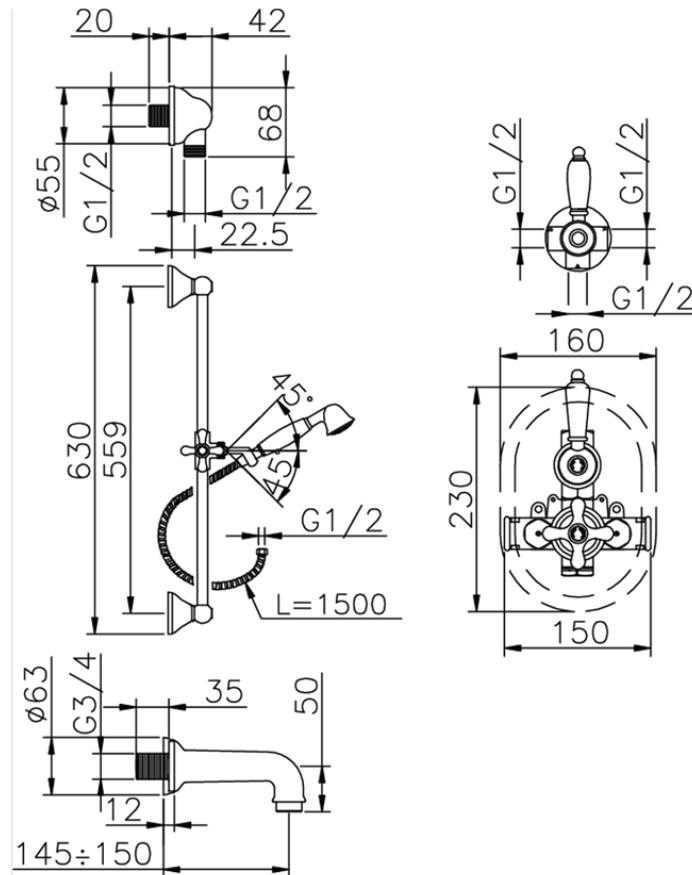

Completo miscelatore termostatico vasca incasso CROISSETTE_914.CS01H.

914.CS01H.

<https://huberitalia.com/completo-miscelatore-termostatico-vasca-incasso-croisette-914-cs01h>

2024-10-22