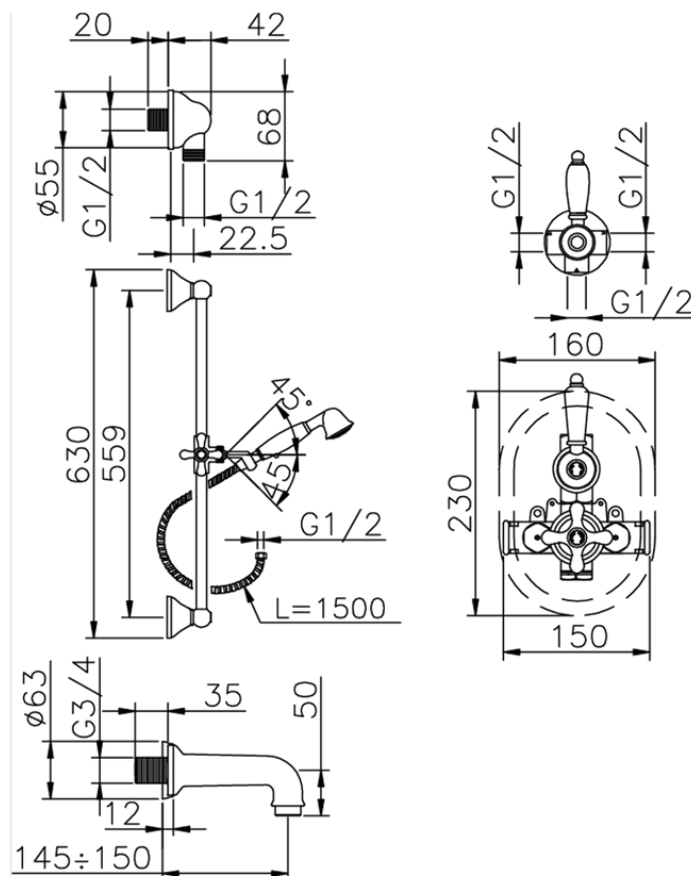

## Completo miscelatore termostatico vasca incasso CROISSETTE\_914.CS01H.

914.CS01H.

<https://huberitalia.com/completo-miscelatore-termostatico-vasca-incasso-croisette-914-cs01h>

2024-10-22