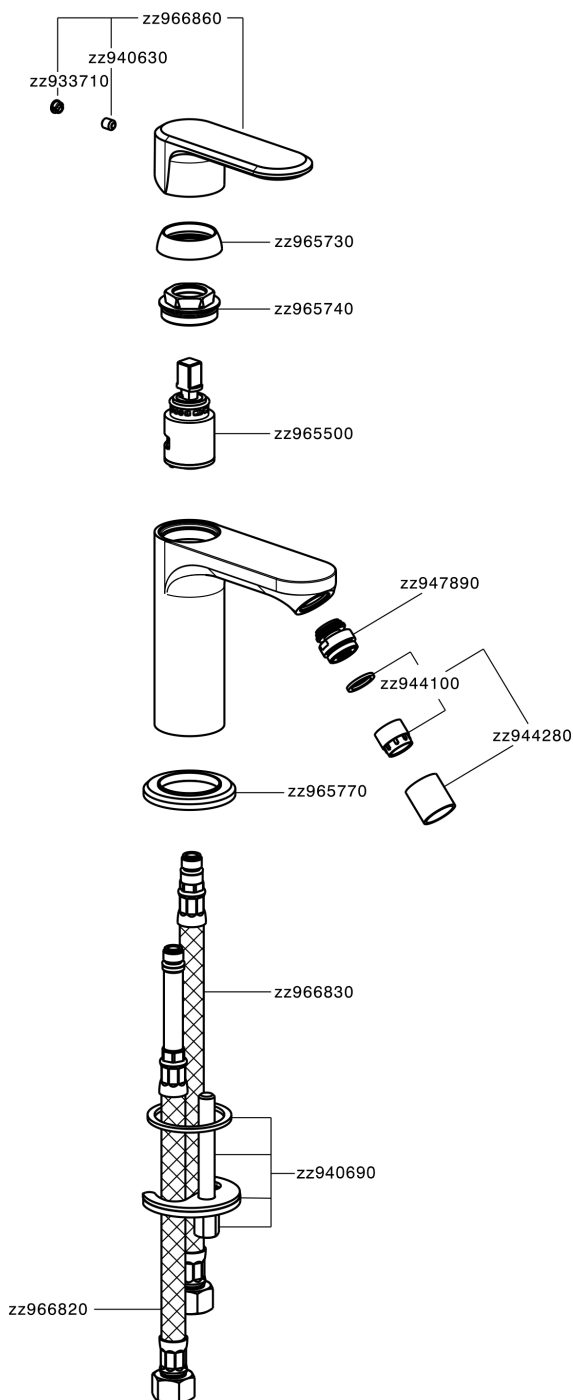

Miscelatore monocomando bidet LEVITY_LY000560

LY000560

<https://huberitalia.com/miscelatore-monocomando-bidet-levity-ly000560>

2024-12-04