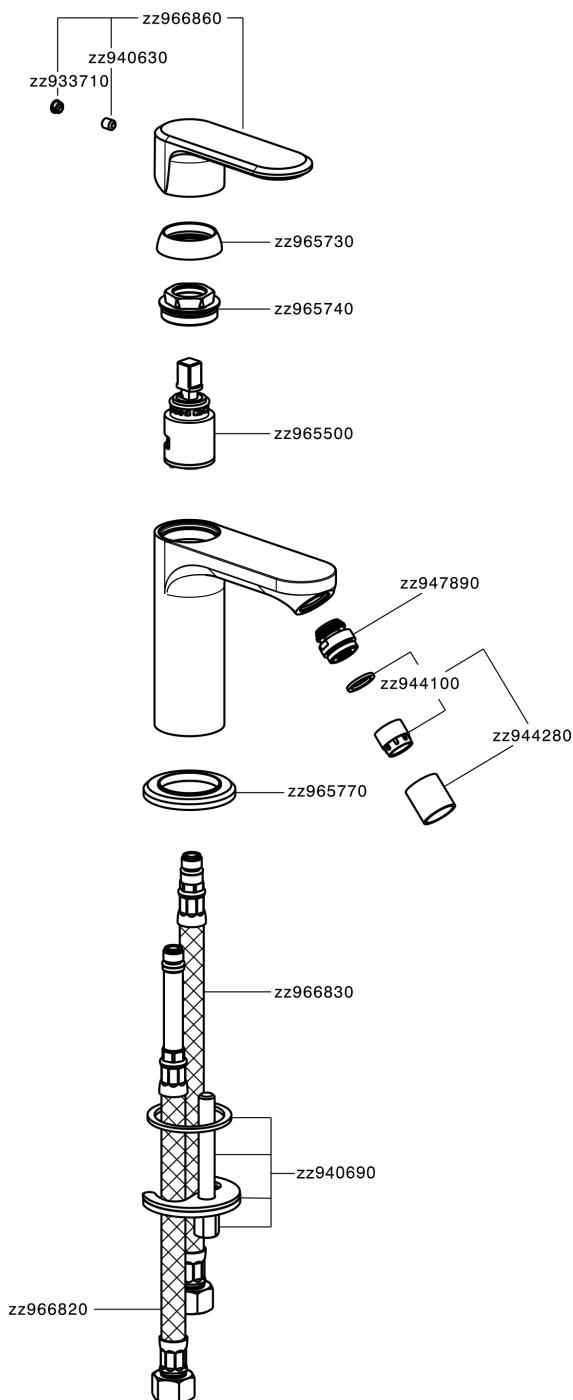

Miscelatore monocomando bidet LEVITY_LY000560

LY000560

<https://www.huberitalia.com/miscelatore-monocomando-bidet-levity-ly000560>

2025-01-02