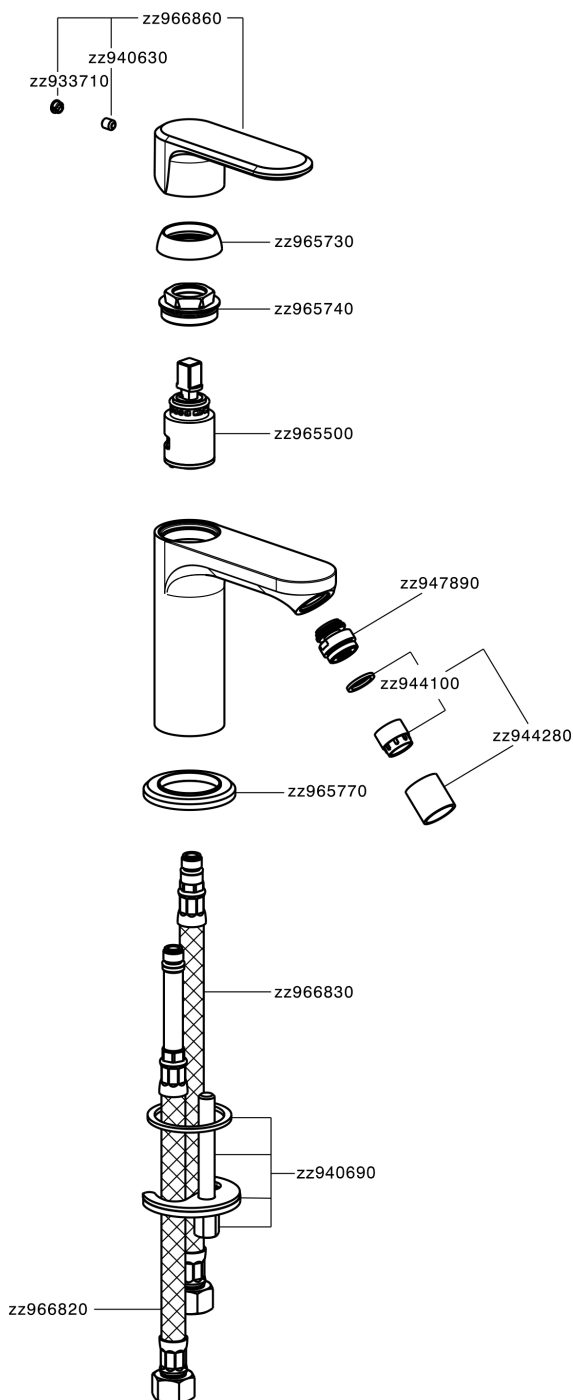

Miscelatore monocomando bidet LEVITY_LY000560

LY000560

<https://www.huberitalia.com/miscelatore-monocomando-bidet-levity-ly000560>

2024-12-30