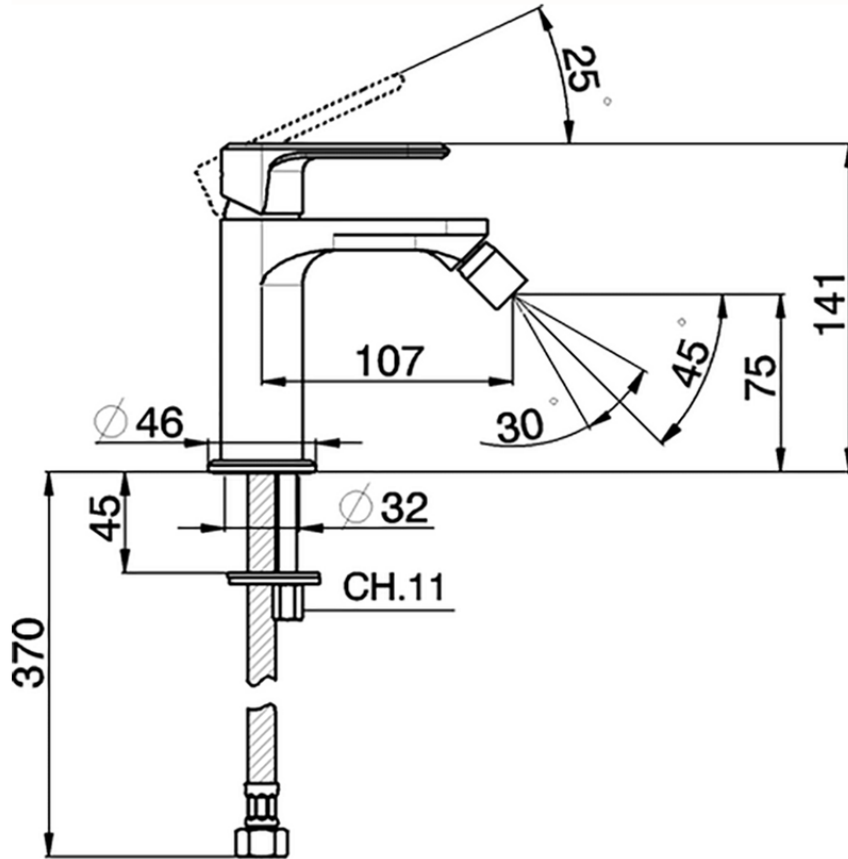

Miscelatore monocomando bidet LEVITY_LY000560

LY000560

<https://www.huberitalia.com/miscelatore-monocomando-bidet-levity-ly000560>

2024-12-30