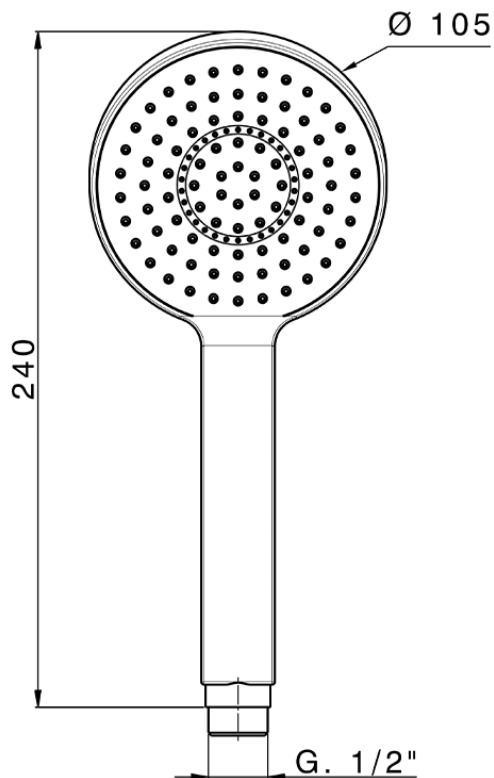

Doccetta Round SHOWER_SS014240

SS014240

<https://huberitalia.com/doccetta-round-shower-ss014240>

2024-11-21