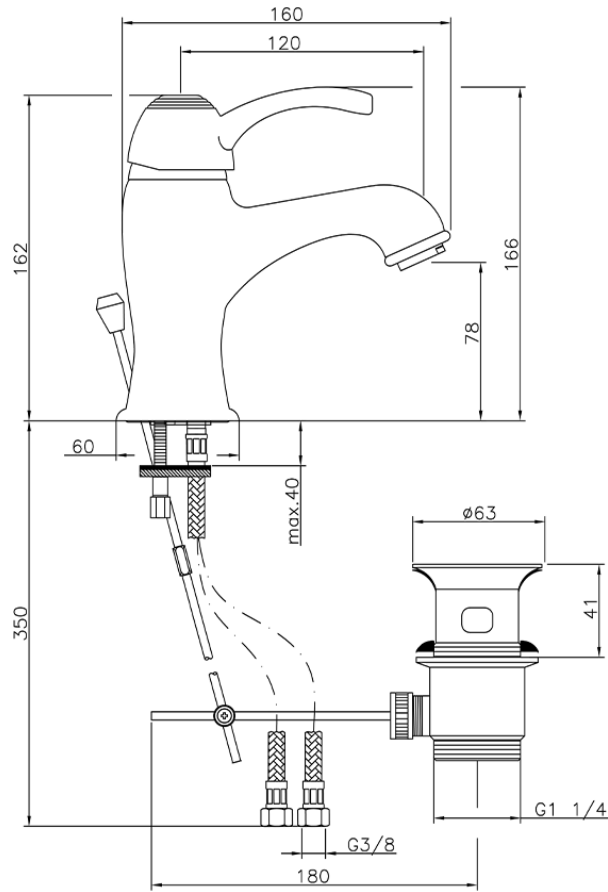

Miscelatore monocomando lavabo VICTORIAN_VM000510

VM000510

<https://www.huberitalia.com/miscelatore-monocomando-lavabo-victorian-vm000510>

2025-02-23