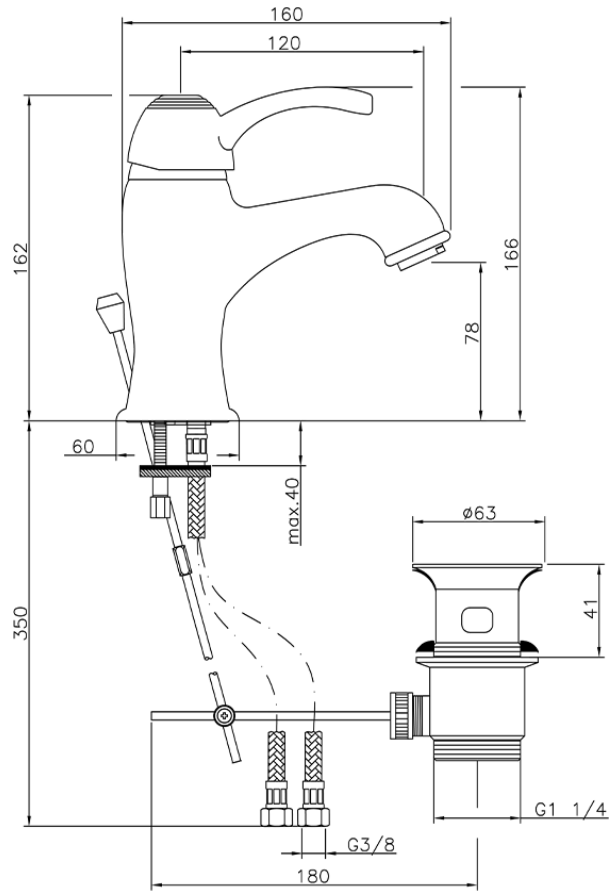

Miscelatore monocomando lavabo VICTORIAN_VM000510

VM000510

<https://www.huberitalia.com/miscelatore-monocomando-lavabo-victorian-vm000510>

2025-02-23