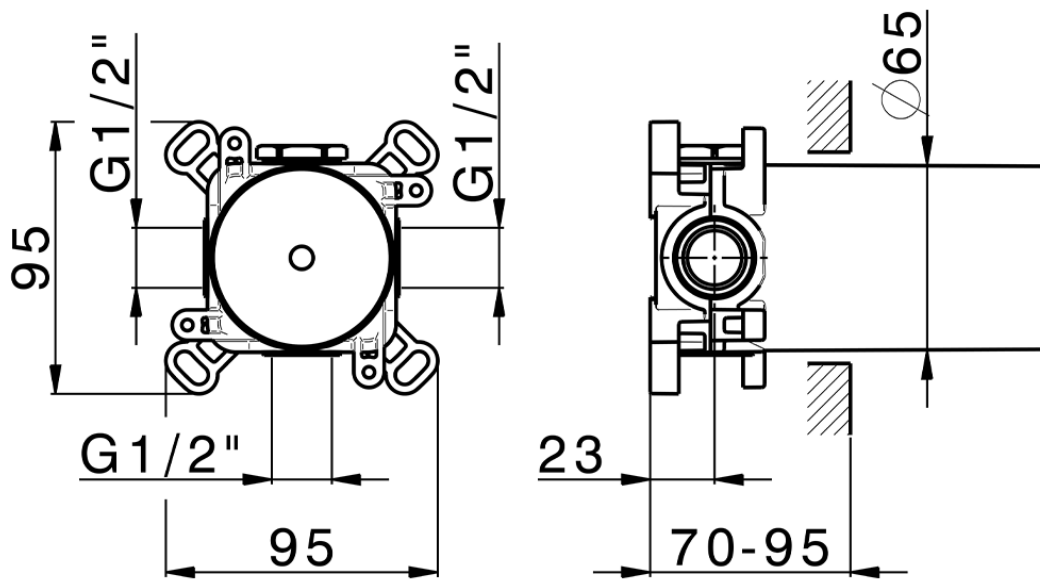

Parte esterna per singolo Push&Shower PUSH&SHOWER_PS0G6210

PS0G6210

<https://www.huberitalia.com/parte-esterna-per-singolo-pushshower-pushshower-ps0g6210>

ZB0G6000

<https://www.huberitalia.com/parte-incasso-pushshower-incasso-zb0g6000>