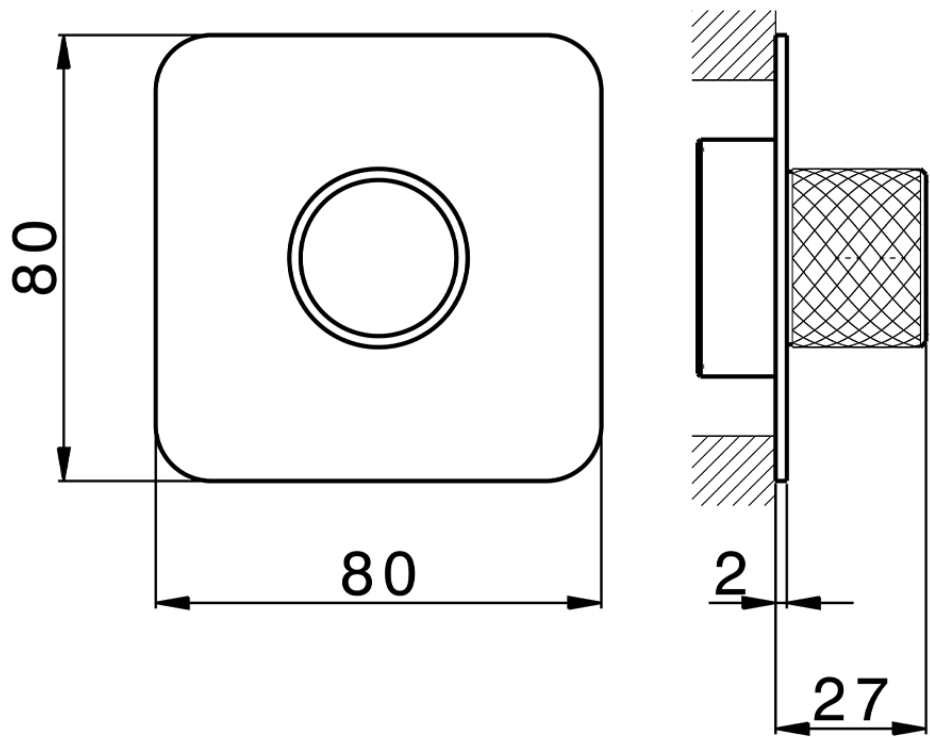

Parte esterna per singolo Push&Shower PUSH&SHOWER_PS0G6210

PS0G6210

<https://www.huberitalia.com/parte-esterna-per-singolo-pushshower-pushshower-ps0g6210>

ZB0G6000

<https://www.huberitalia.com/parte-incasso-pushshower-incasso-zb0g6000>