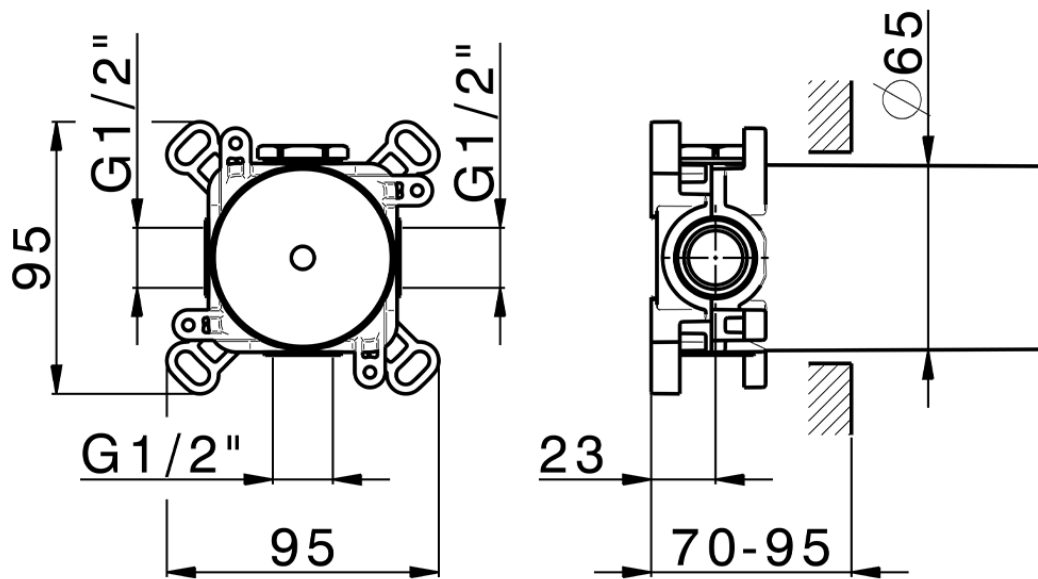

Parte esterna per singolo Push&Shower PUSH&SHOWER_PS0G6210

PS0G6210

<https://www.huberitalia.com/parte-esterna-per-singolo-pushshower-pushshower-ps0g6210>

ZB0G6000

<https://www.huberitalia.com/parte-incasso-pushshower-incasso-zb0g6000>