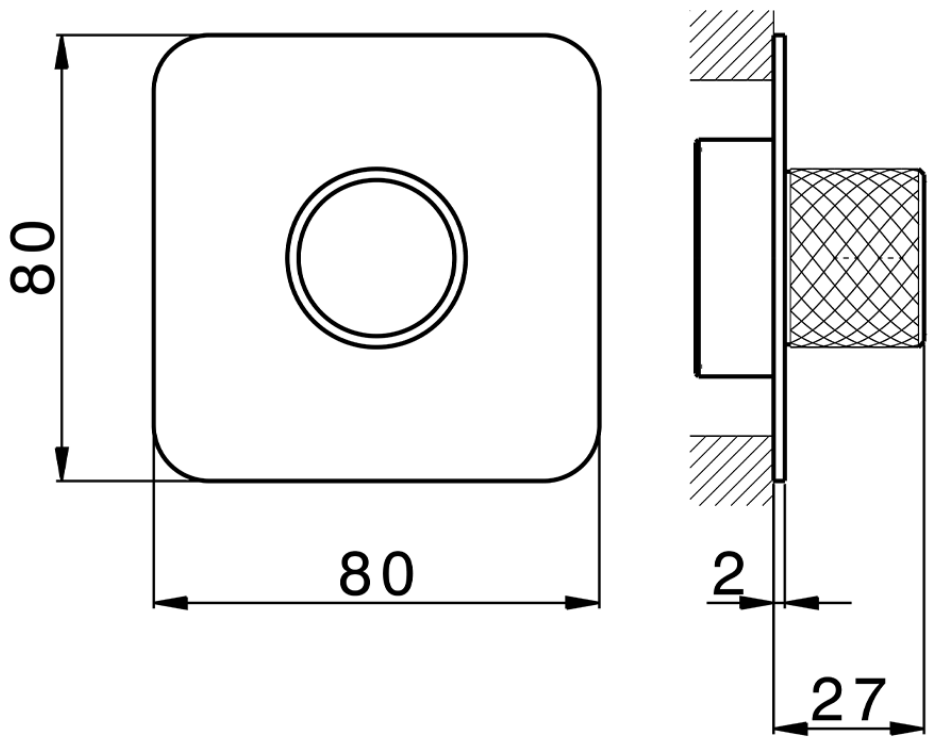

Parte esterna per singolo Push&Shower PUSH&SHOWER_PS0G6210

PS0G6210

<https://www.huberitalia.com/parte-esterna-per-singolo-pushshower-pushshower-ps0g6210>

ZB0G6000

<https://www.huberitalia.com/parte-incasso-pushshower-incasso-zb0g6000>