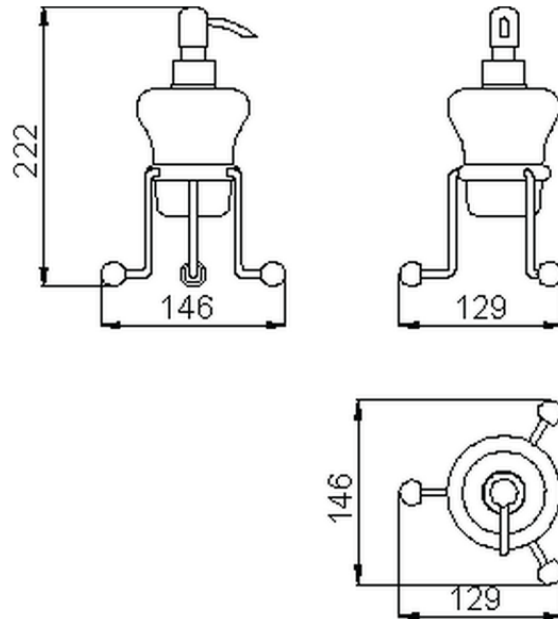

Porta sapone liquido CROISETTE_4030.01H.

4030.01H.

<https://huberitalia.com/porta-sapone-liquido-croisette-4030-01h>

2024-11-21