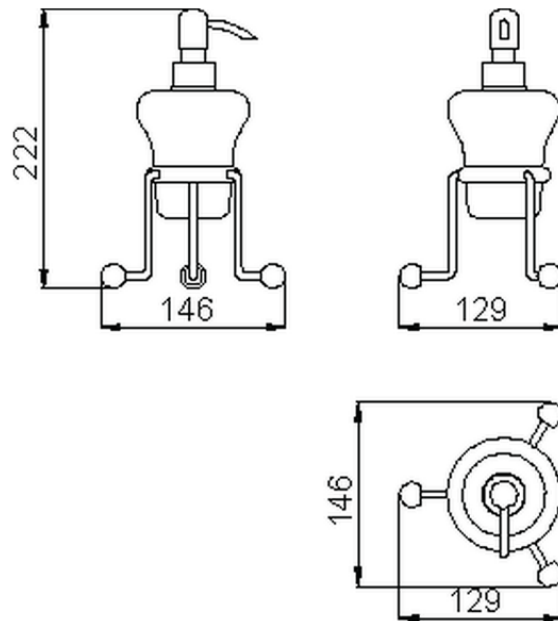

Porta sapone liquido CROISSETTE_4030.01H.

4030.01H.

<https://huberitalia.com/porta-sapone-liquido-croisette-4030-01h>

2024-11-23