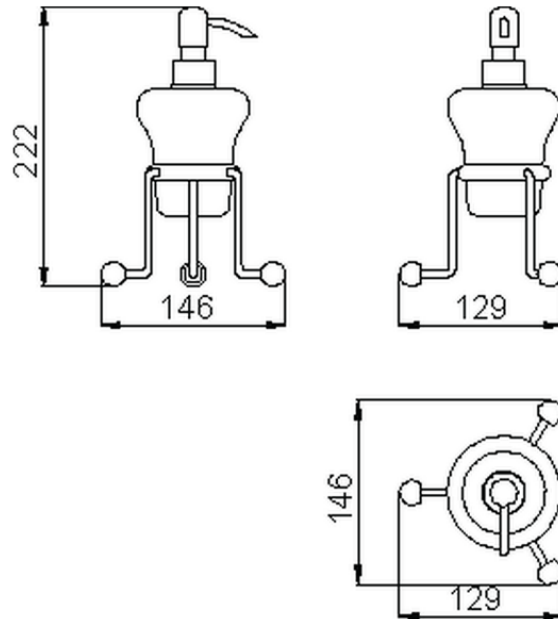

Porta sapone liquido CROISSETTE_4030.01H.

4030.01H.

<https://huberitalia.com/porta-sapone-liquido-croisette-4030-01h>

2024-11-21