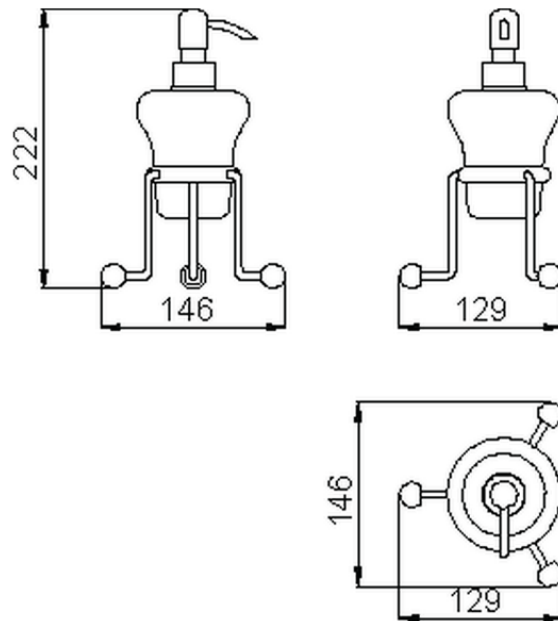

Porta sapone liquido CROISSETTE_4030.01H.

4030.01H.

<https://huberitalia.com/porta-sapone-liquido-croisette-4030-01h>

2024-11-21