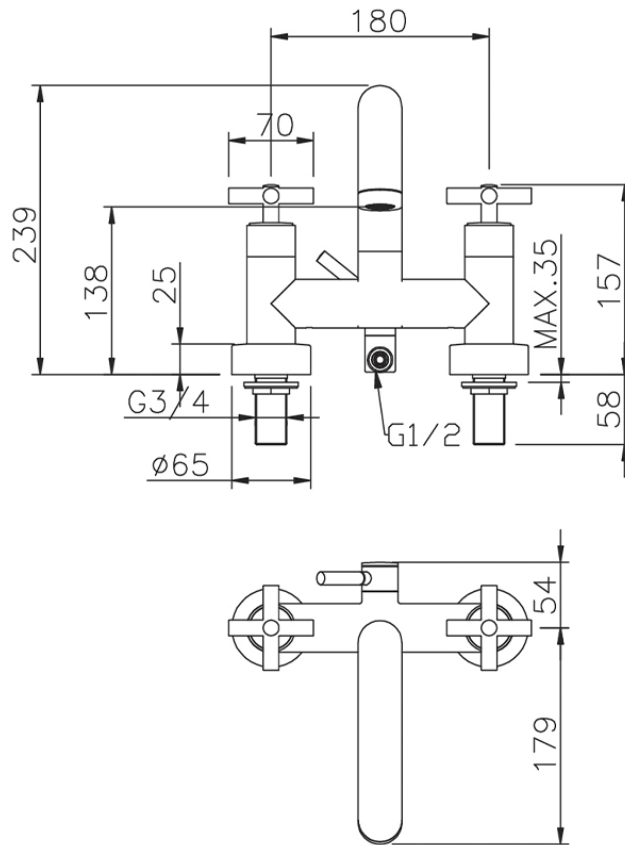

Miscelatore bordo vasca a ponte SUITE_263.ST01H.

263.ST01H.

<https://www.huberitalia.com/miscelatore-bordo-vasca-a-ponte-suite-263-st01h>

2024-12-22