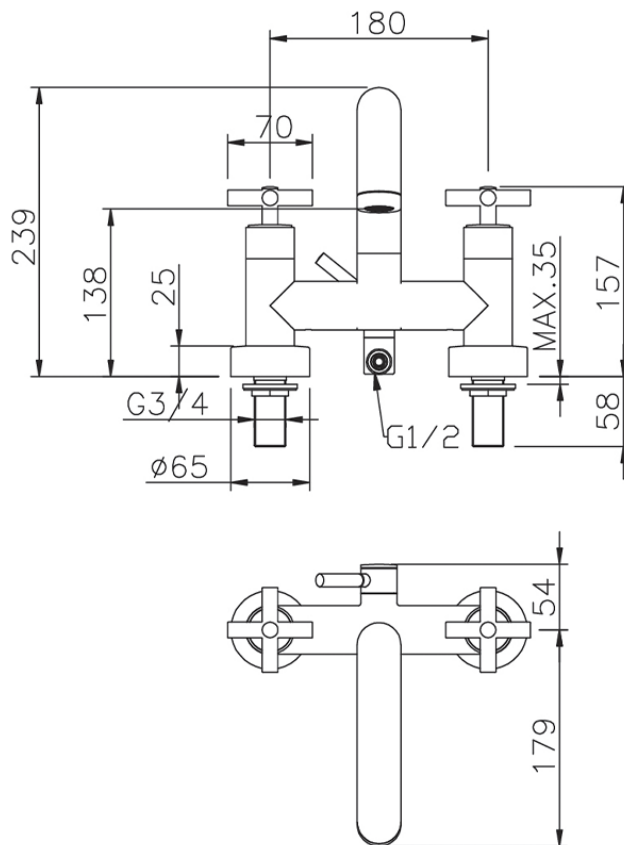

Miscelatore bordo vasca a ponte SUITE_263.ST01H.

263.ST01H.

<https://www.huberitalia.com/miscelatore-bordo-vasca-a-ponte-suite-263-st01h>

2024-12-22