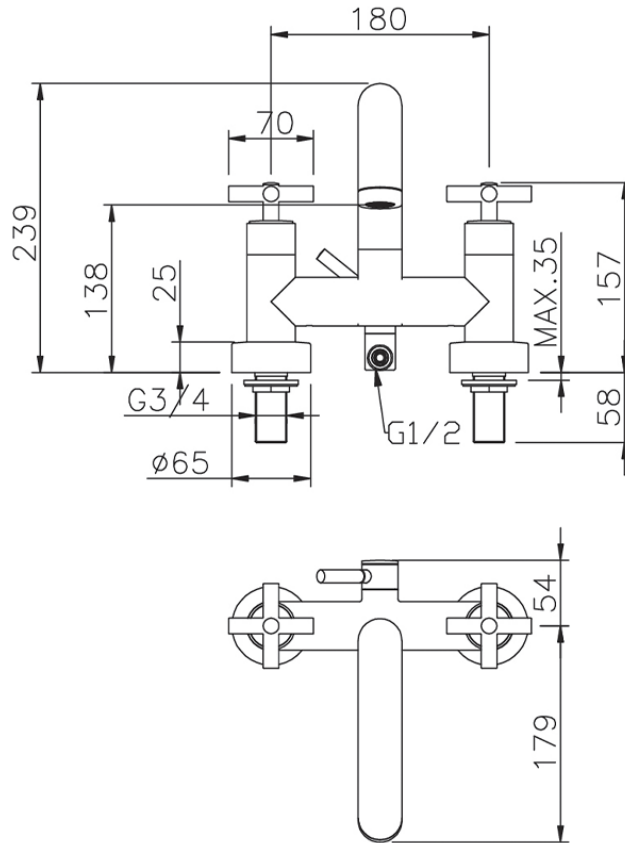

Miscelatore bordo vasca a ponte SUITE_263.ST01H.

263.ST01H.

<https://huberitalia.com/miscelatore-bordo-vasca-a-ponte-suite-263-st01h>

2024-12-04