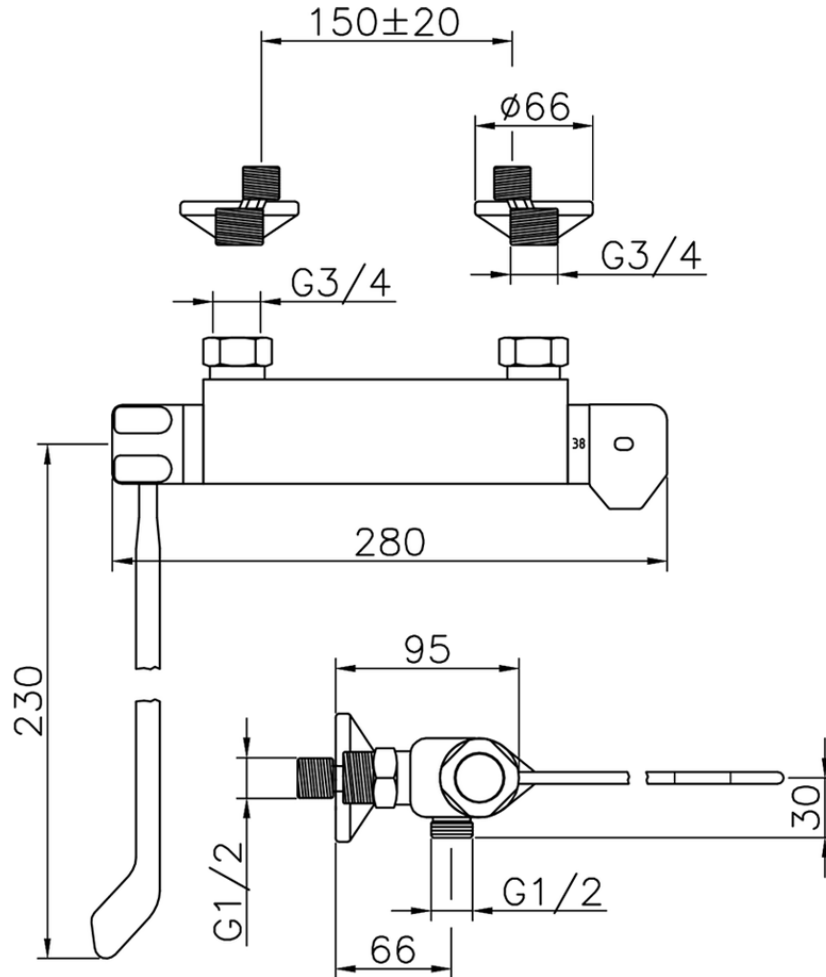

Miscelatore termostatico doccia CLINIC&TECHNICAL_CLT01030

CLT01030

<https://huberitalia.com/miscelatore-termostatico-doccia-clinicttechnical-clt01030>

2024-11-23