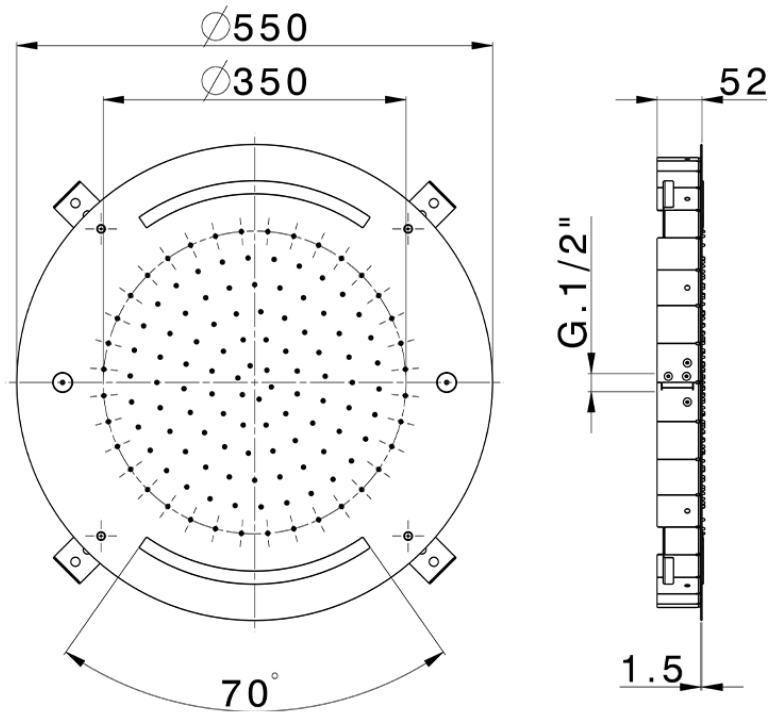

Soffione a soffitto con cromoterapia Ø 550 mm ZEN\_ZS1C0040

ZS1C0040

<https://huberitalia.com/soffione-a-soffitto-con-cromoterapia-o-550-mm-zen-zs1c0040>

2024-10-22