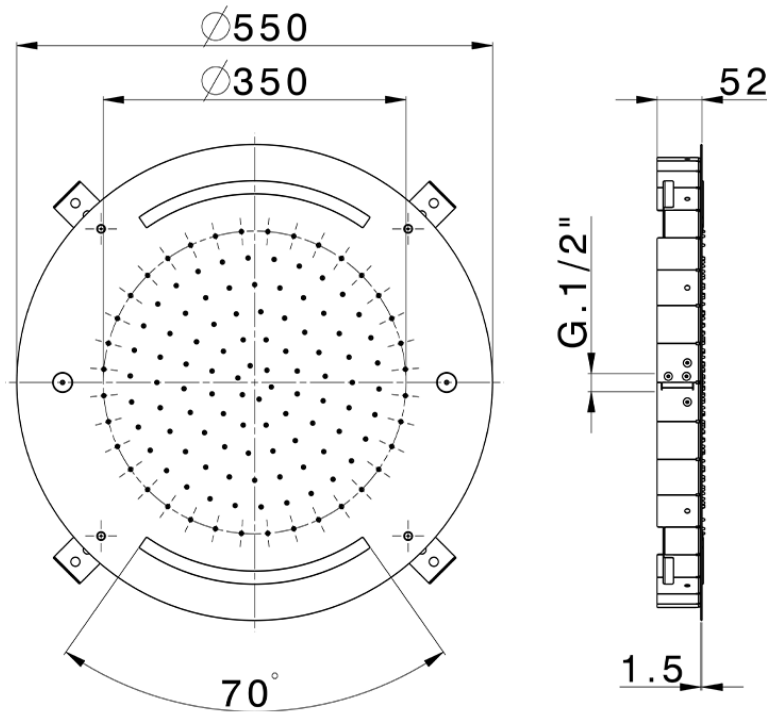

Soffione a soffitto con cromoterapia Ø 550 mm ZEN_ZS1C0040

ZS1C0040

<https://huberitalia.com/soffione-a-soffitto-con-cromoterapia-o-550-mm-zen-zs1c0040>

2024-10-22