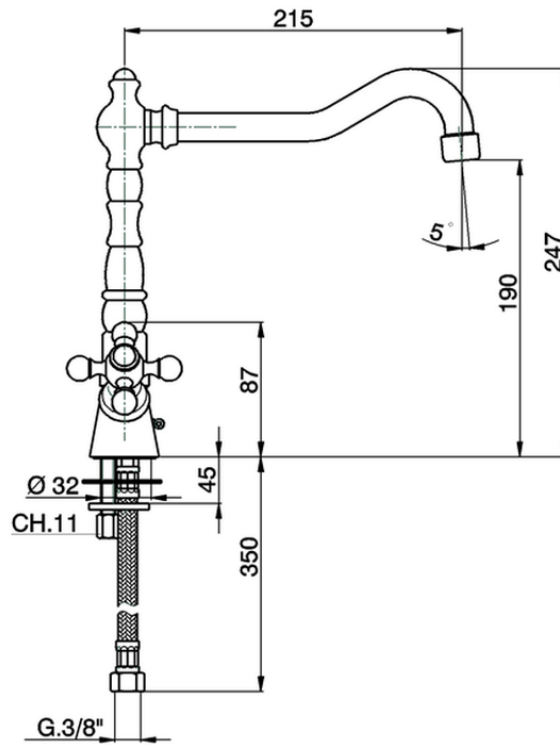

Miscelatore lavello KITCHEN_RE300520

RE300520

<https://www.huberitalia.com/miscelatore-lavello-kitchen-re300520>

2024-12-22