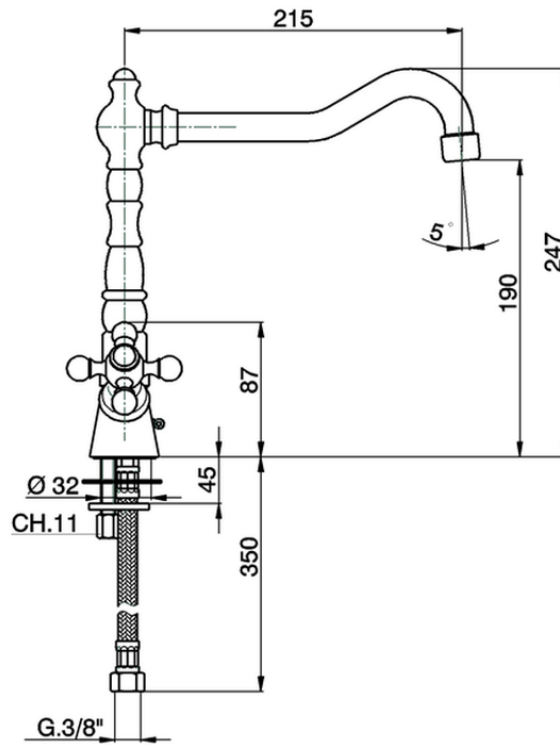

Miscelatore lavello KITCHEN_RE300520

RE300520

<https://huberitalia.com/miscelatore-lavello-kitchen-re300520>

2024-12-04