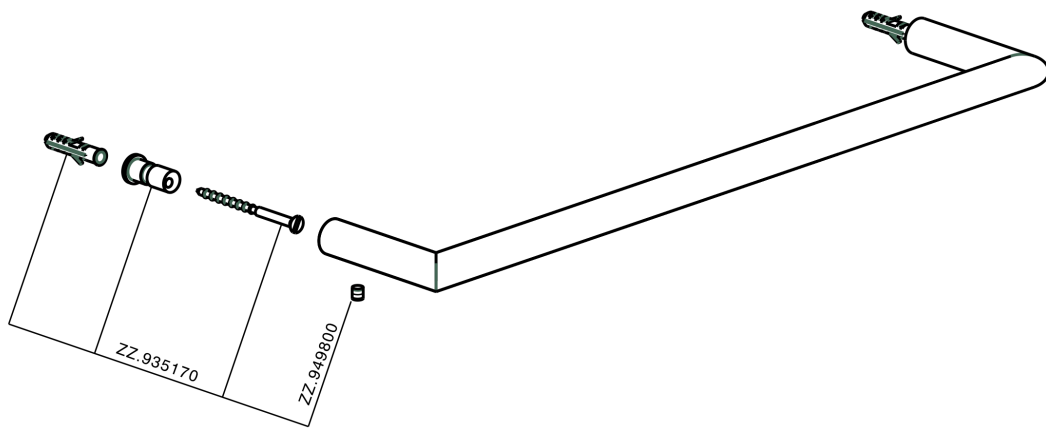

Porta salviette ACCESSORI BAGNO_SI090101

SI090101

<https://www.huberitalia.com/porta-salviette-accessori-bagno-si090101>

2025-02-23