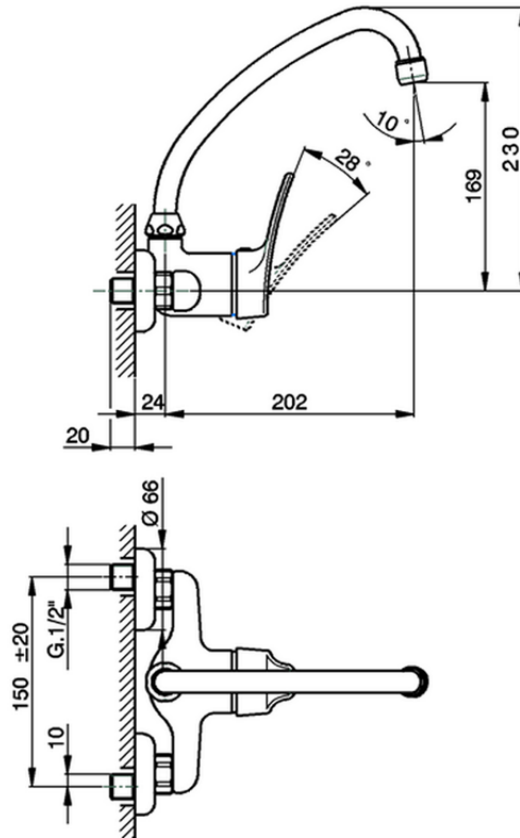

Miscelatore monocomando lavello a parete KITCHEN_FU700411

FU700411

<https://www.huberitalia.com/miscelatore-monocomando-lavello-a-parete-kitchen-fu700411>

2024-12-21