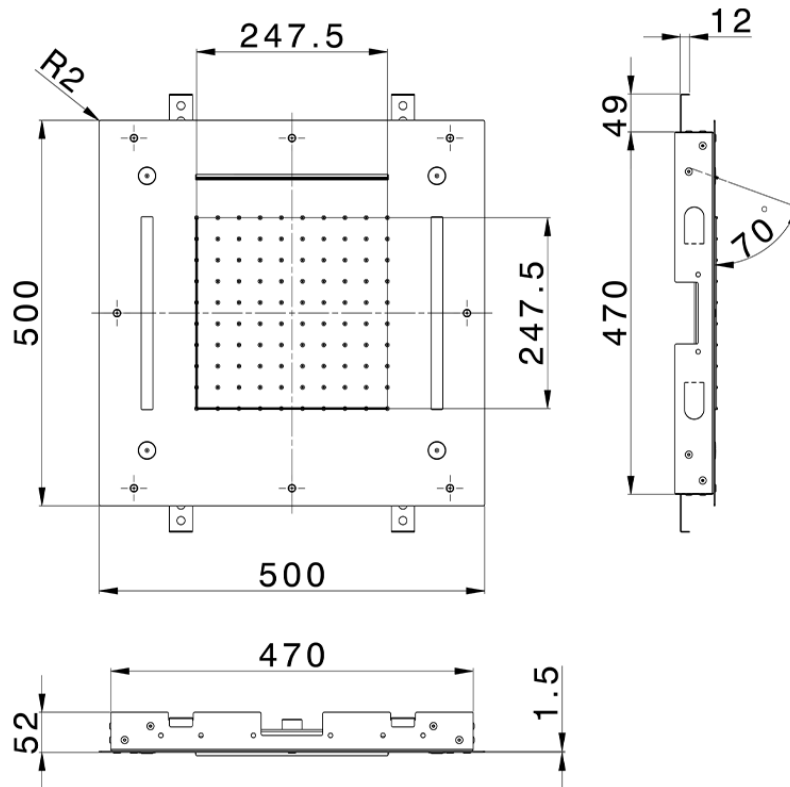

Soffione a soffitto con cromoterapia 500x500 mm ZEN\_ZS1C0085

ZS1C0085

<https://www.huberitalia.com/soffione-a-soffitto-con-cromoterapia-500x500-mm-zen-zs1c0085>

2025-03-14