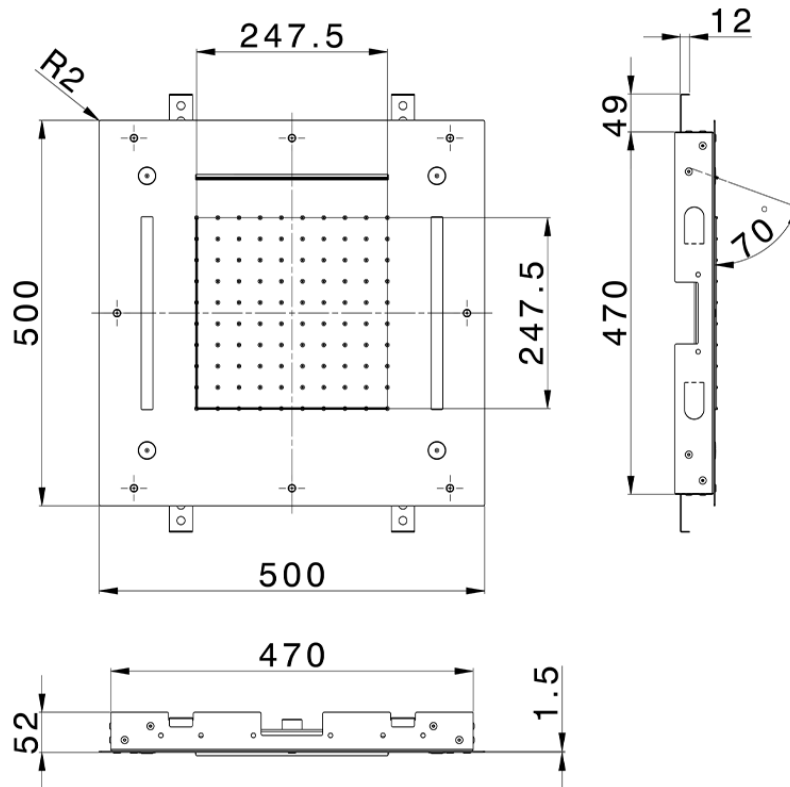

Soffione a soffitto con cromoterapia 500x500 mm ZEN_ZS1C0085

ZS1C0085

<https://www.huberitalia.com/soffione-a-soffitto-con-cromoterapia-500x500-mm-zen-zs1c0085>

2025-03-14