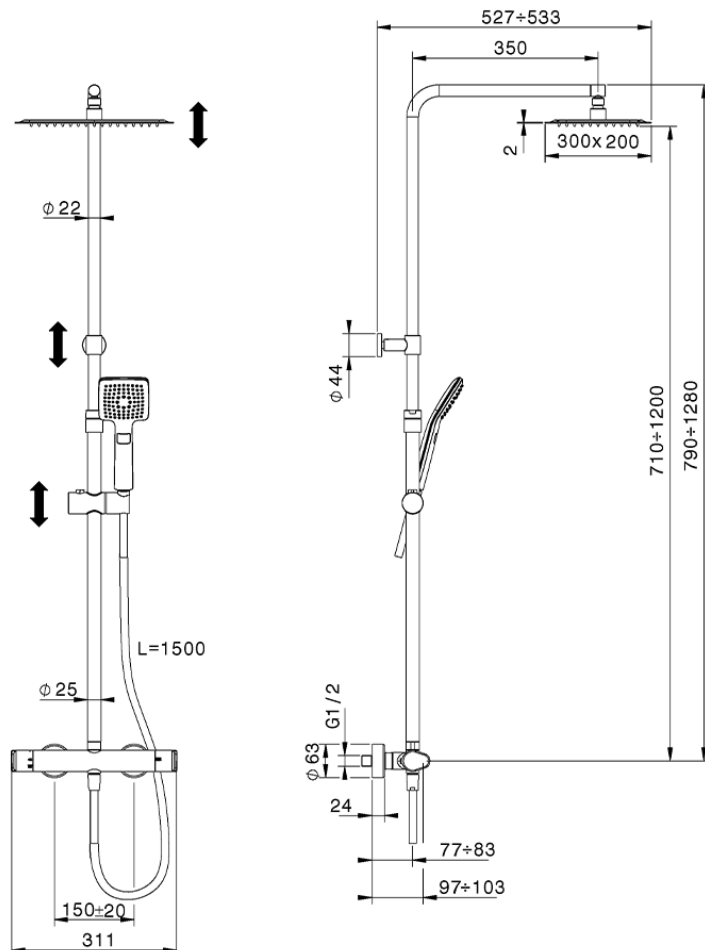

Colonna doccia termostatica 2 funzioni COLUMNS_H3C8403D

H3C8403D40

<https://www.huberitalia.com/colonna-doccia-termostatica-2-funzioni-columns-h3c8403d>

2024-12-31