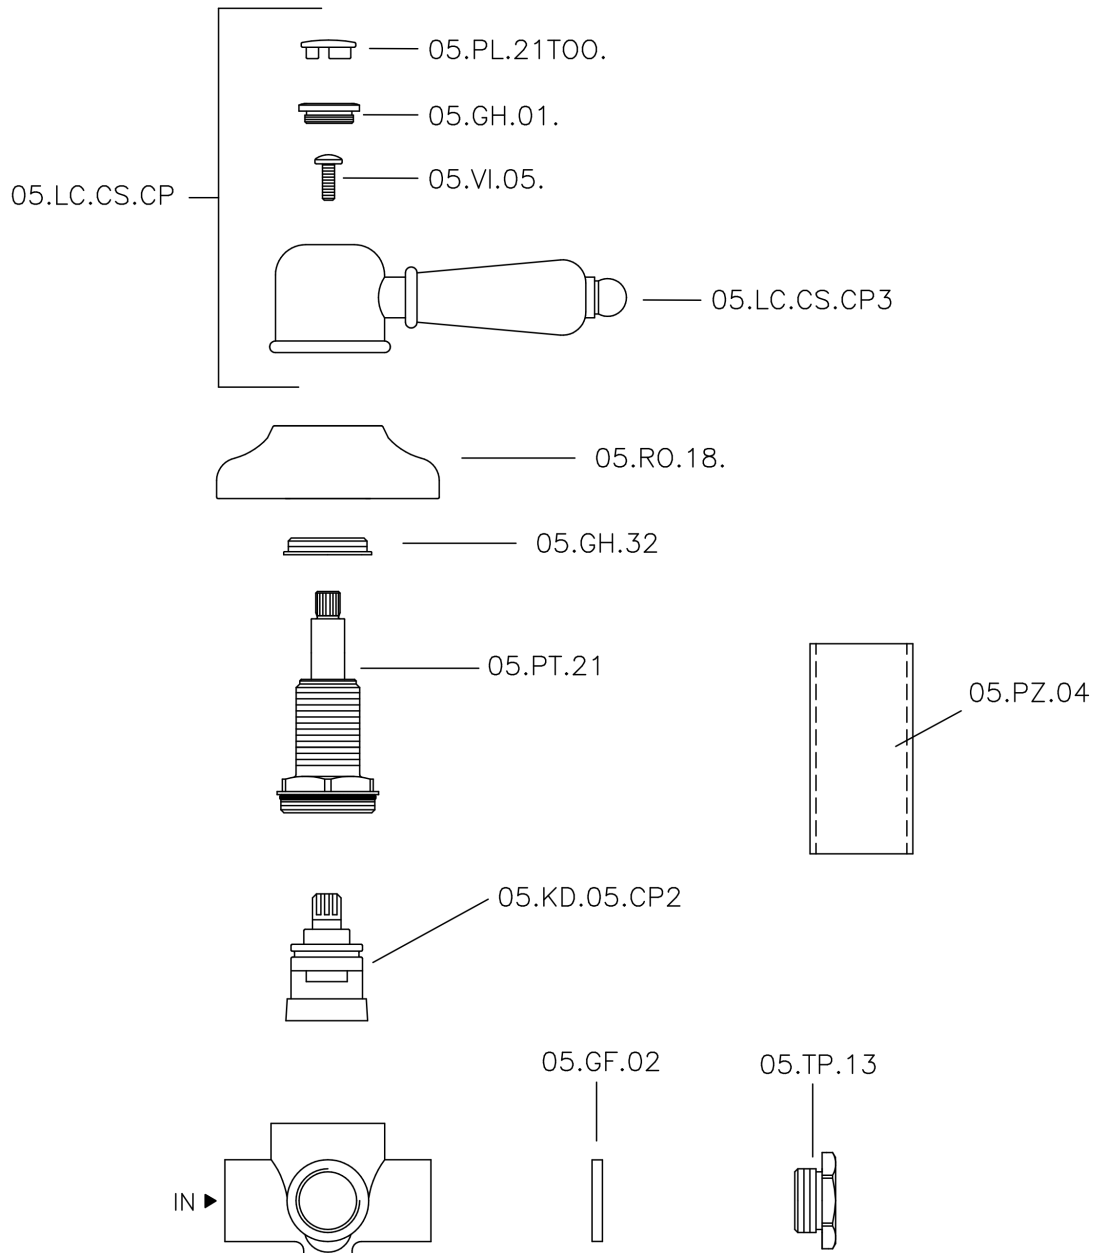

## Deviatore incasso 2 uscite CROISETTE\_653.CS01H.

653.CS01H.

<https://huberitalia.com/deviatore-incasso-2-uscite-croisette-653-cs01h>

2024-11-21