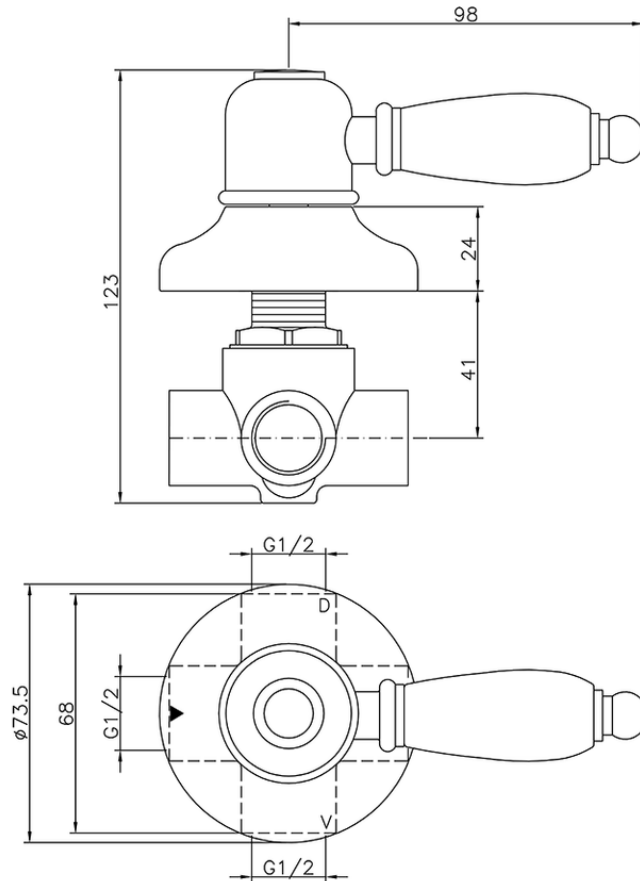

Deviatore incasso 2 uscite CROISETTE_653.CS01H.

653.CS01H.

<https://huberitalia.com/deviatore-incasso-2-uscite-croisette-653-cs01h>

2024-11-21