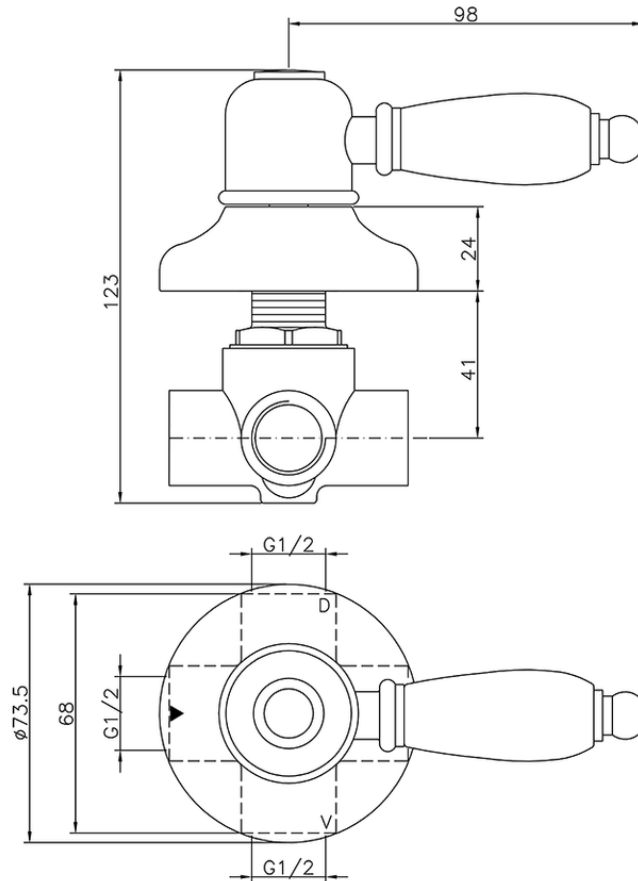

Deviatore incasso 2 uscite CROISETTE_653.CS01H.

653.CS01H.

<https://huberitalia.com/deviatore-incasso-2-uscite-croisette-653-cs01h>

2024-11-21