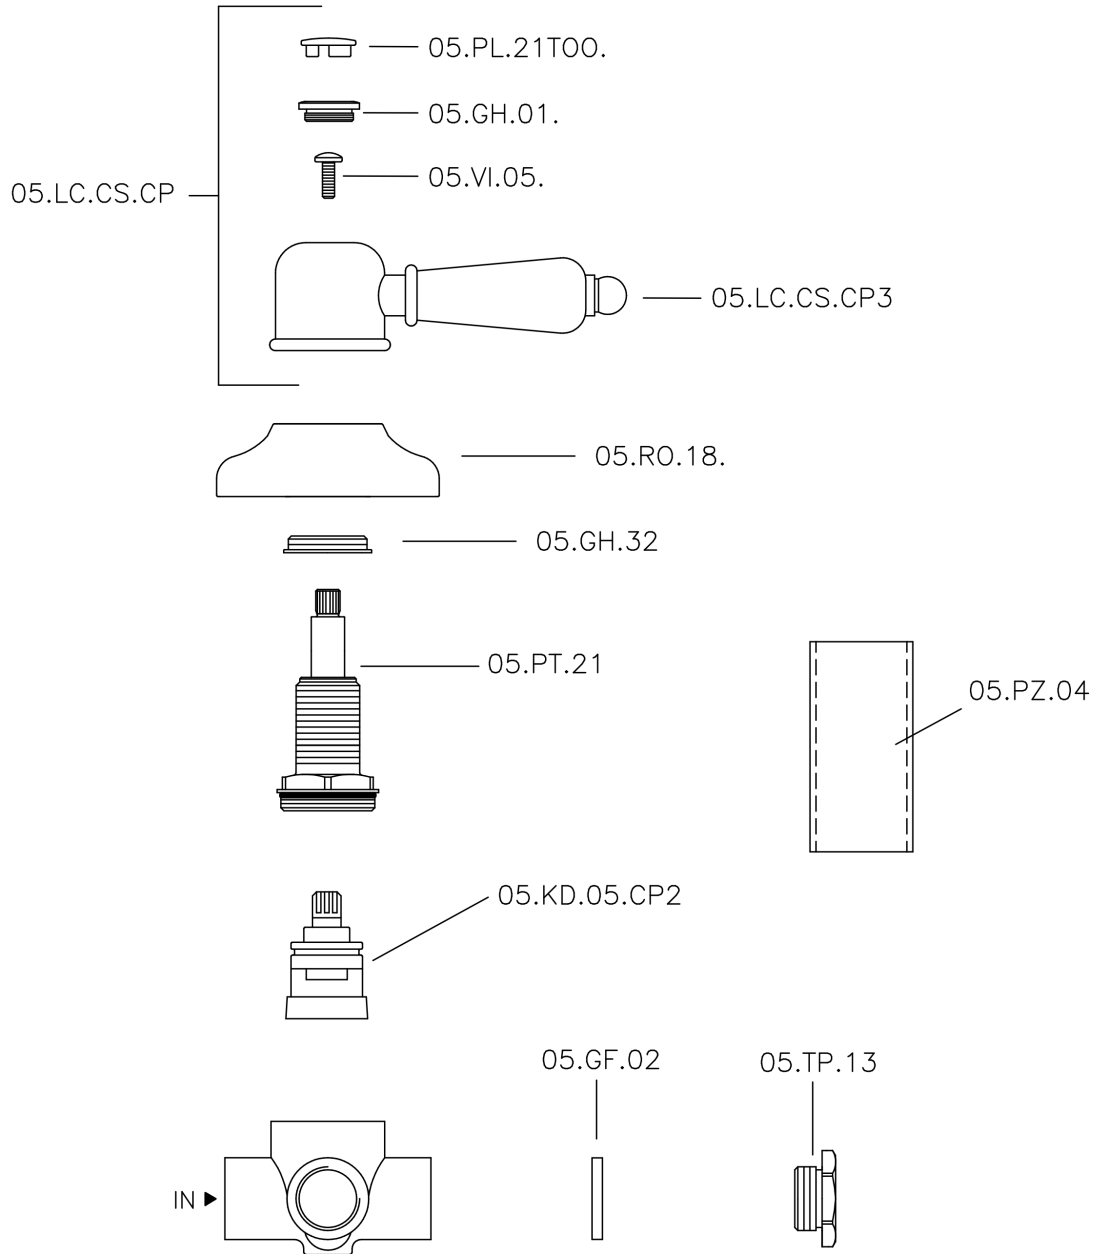

Deviatore incasso 2 uscite CROISETTE_653.CS01H.

653.CS01H.

<https://huberitalia.com/deviatore-incasso-2-uscite-croisette-653-cs01h>

2024-11-21