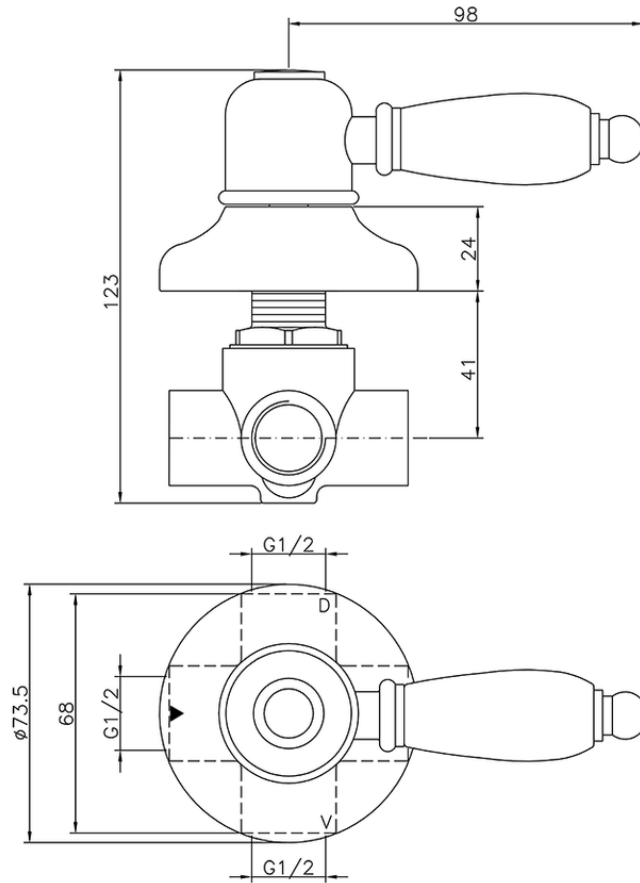

Deviatore incasso 2 uscite CROISETTE_653.CS01H.

653.CS01H.

<https://huberitalia.com/deviatore-incasso-2-uscite-croisette-653-cs01h>

2024-11-21