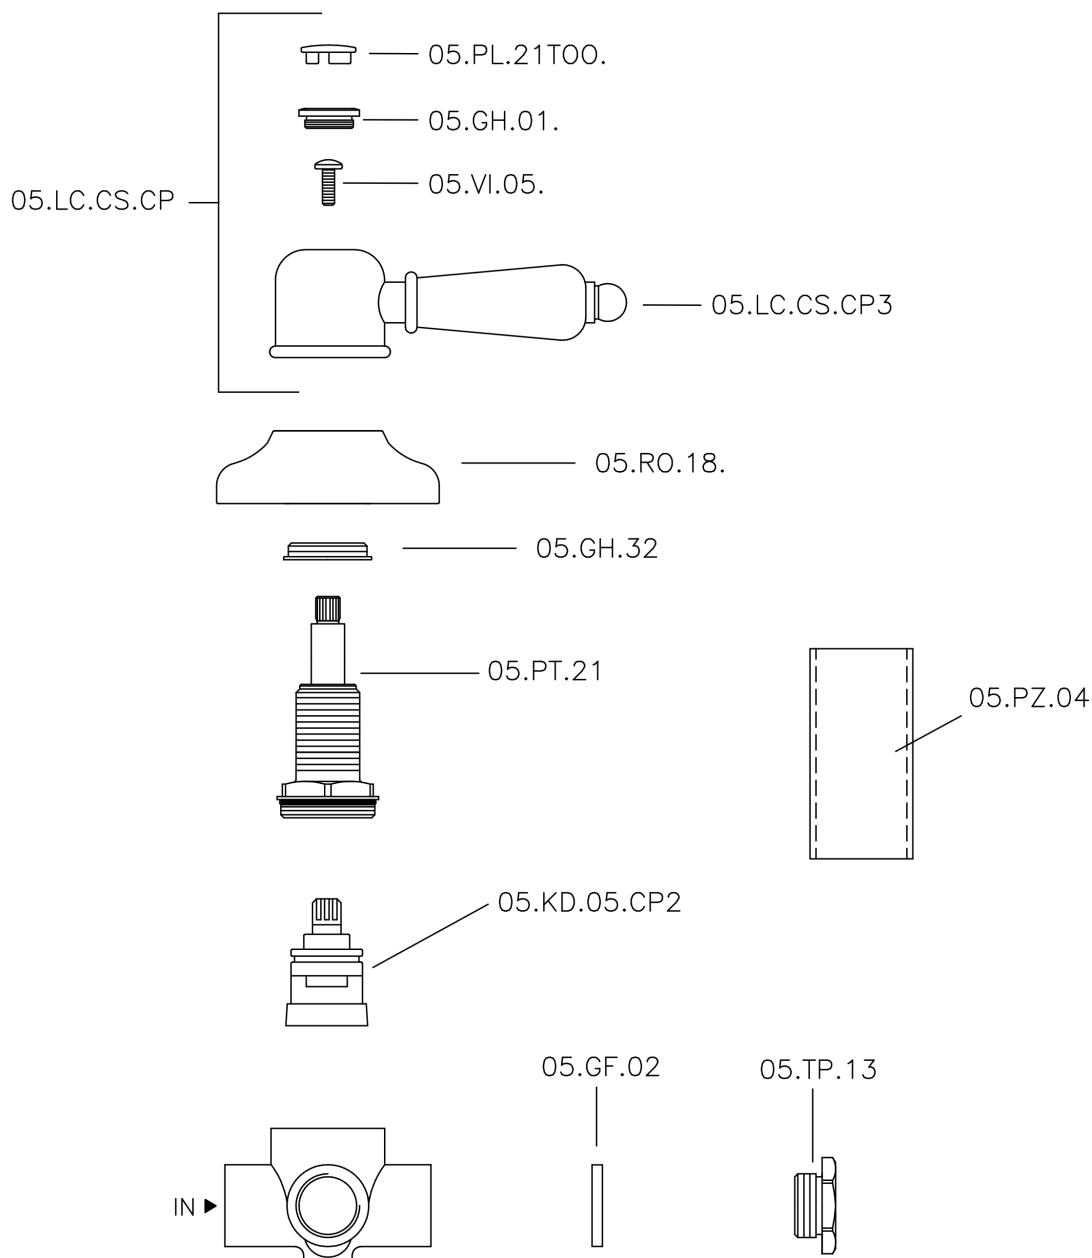

Deviatore incasso 2 uscite CROISETTE_653.CS01H.

653.CS01H.

<https://huberitalia.com/deviatore-incasso-2-uscite-croisette-653-cs01h>

2024-11-21